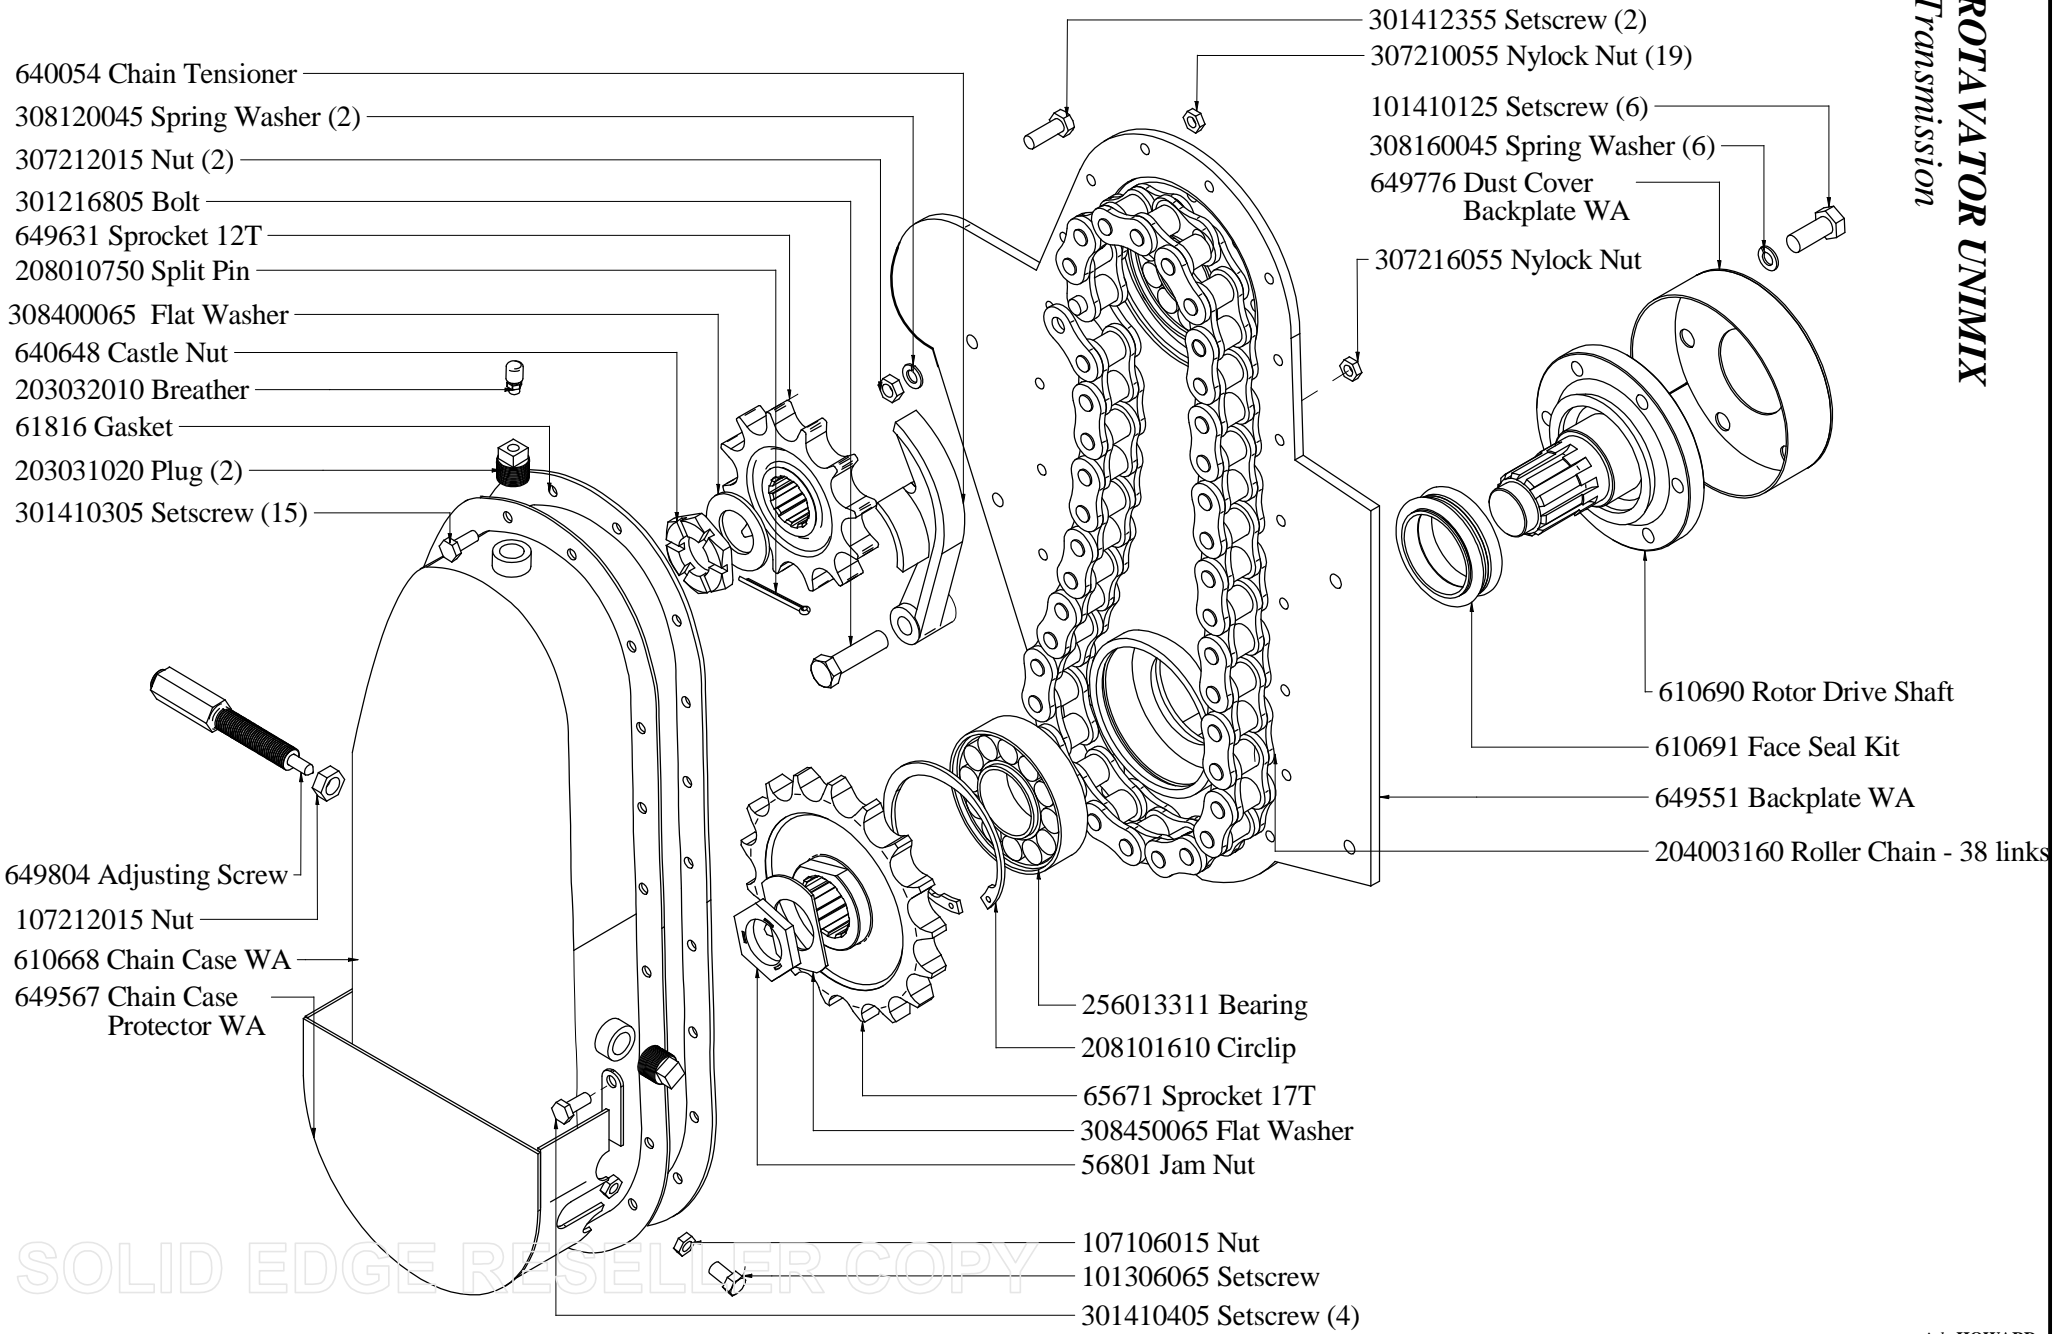

ROTA VATOR UNIMIX
Transmission

SOLID EDGE RESSELLER COPY