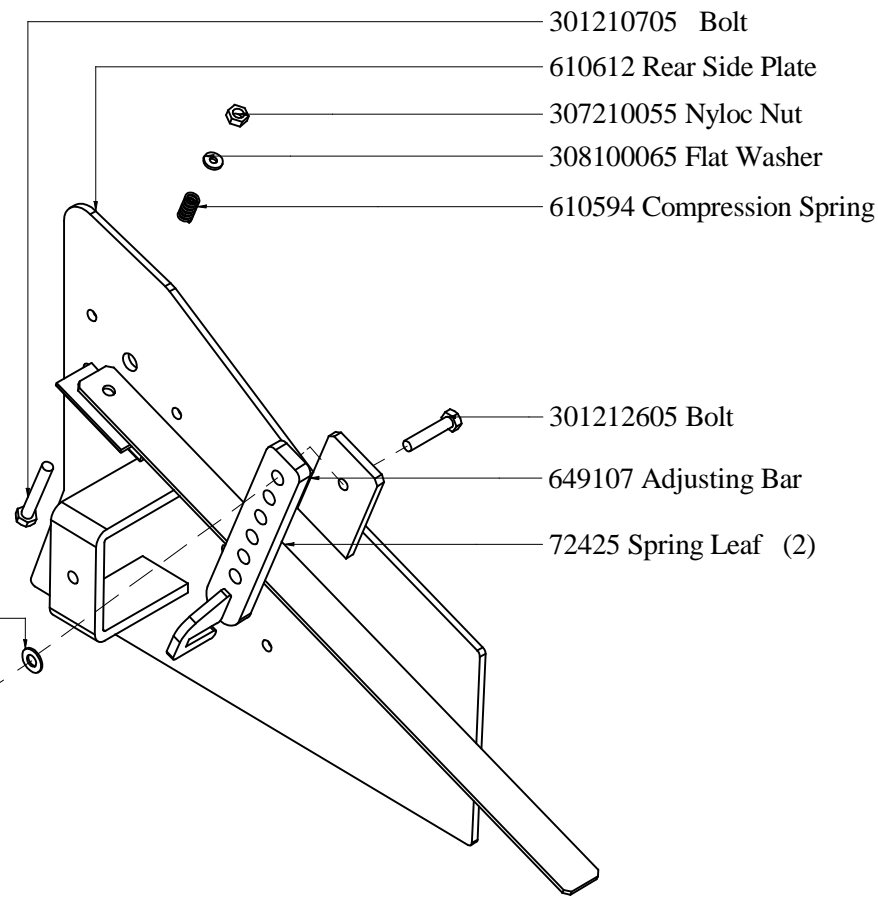

- 301212455 Bolt (4)
- 610610 Front Side Plate
- 308120045 Spring Washer (4)
- 307212015 Nut (4)

- 301210705 Bolt
- 610612 Rear Side Plate
- 307210055 Nyloc Nut
- 308100065 Flat Washer
- 610594 Compression Spring
- 301212605 Bolt
- 649107 Adjusting Bar
- 72425 Spring Leaf (2)

- 308120065 Flat Washer
- 649137 Hand Nut

SOLID EDGE RESELLER COPY