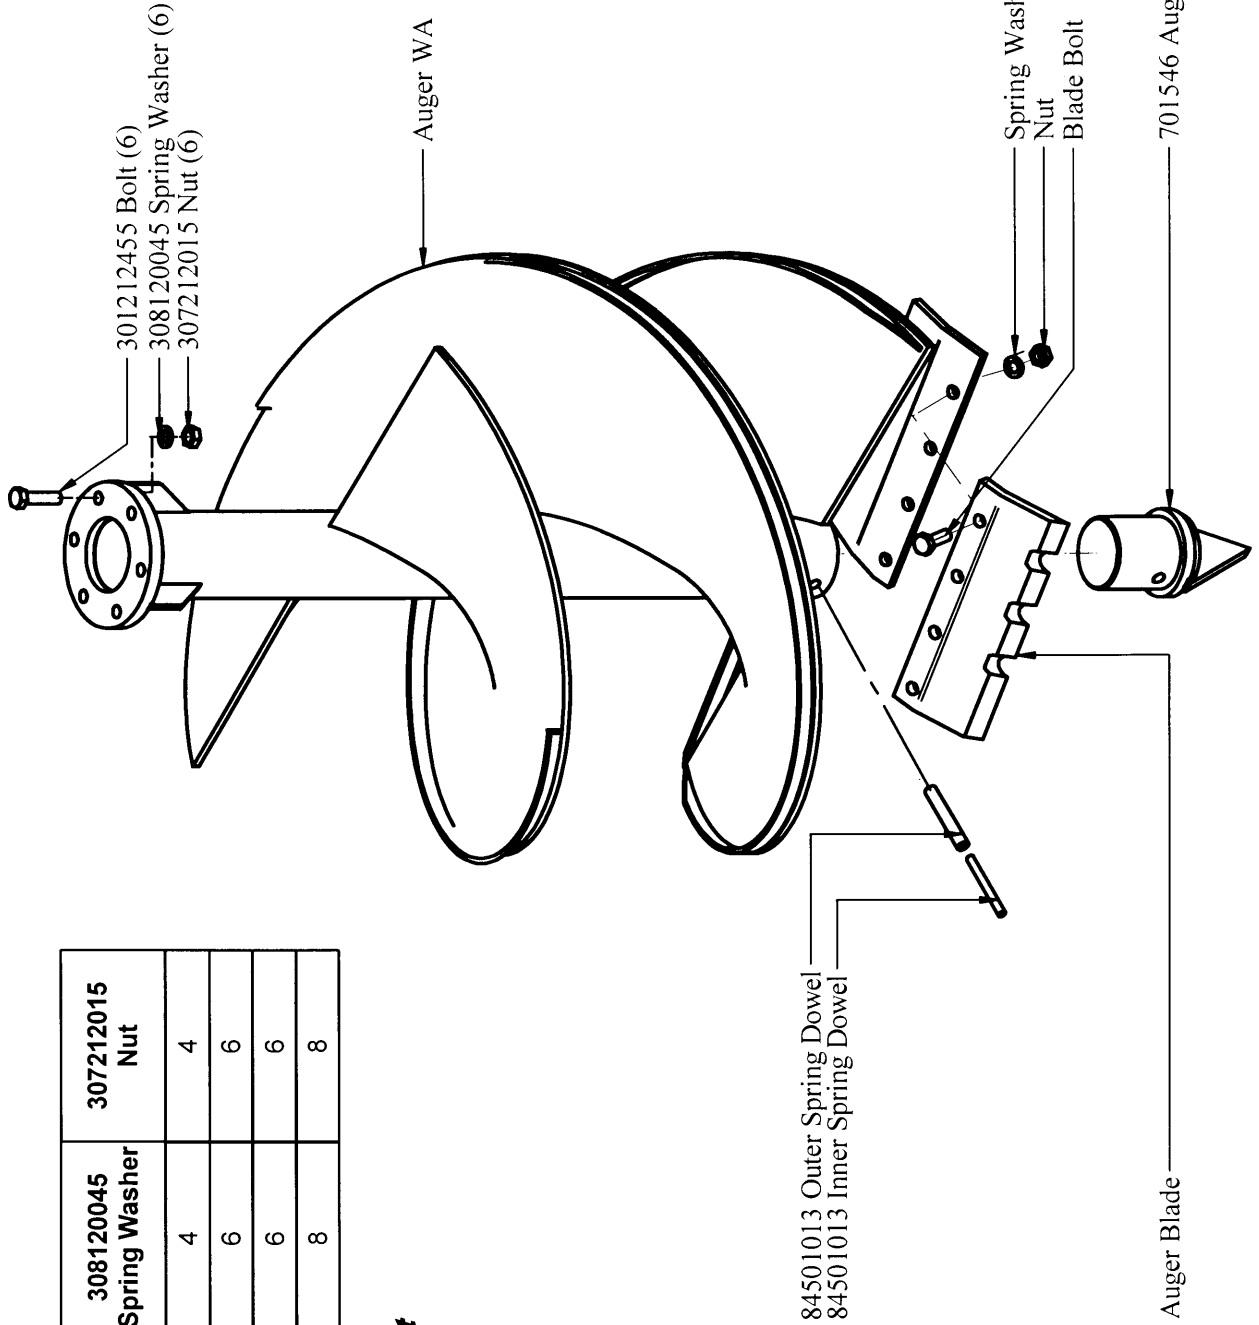

POST HOLE DIGGER AUGER

Auger Part No. / Size	Auger Blade Part No. / Qty	301212355 Blade Bolt	308120045 Spring Washer	307212015 Nut
701709 (12")	648730 = 2	4	4	4
701707 (18")	689356 = 2	6	6	6
701706 (20")	649358 = 2	6	6	6
701705 (24")	649357 = 2	8	8	8

All 12" to 24" Augers have Double Flight