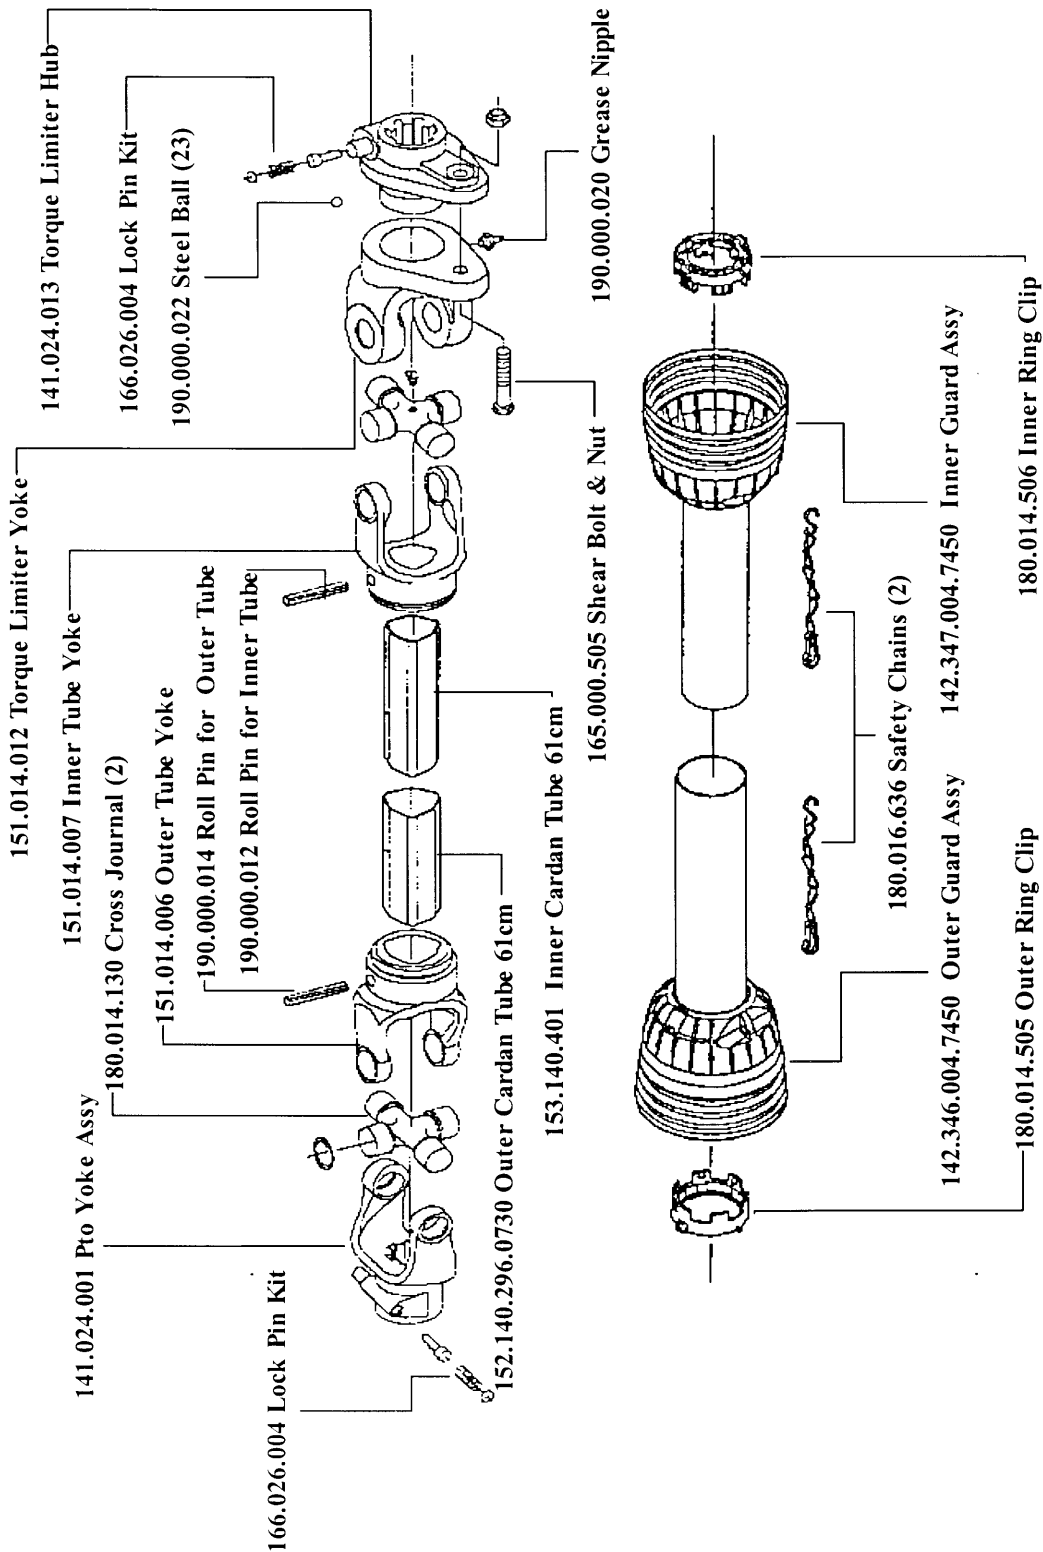

Tarmac Sweeper HTS 180
(Road Sweeper)
Universal Driveshaft A4
T400760EN112B02

- 123.540.007.10 Outer Half Shaft c/w PTO Yoke
- 123.640.017.10 Inner Half Shaft c/w Shear Bolt Torque Limiter
- 143.240.001 Shear Bolt Torque Limiter Assy
- 142.340.004.7450 Complete Guard with instruction manual