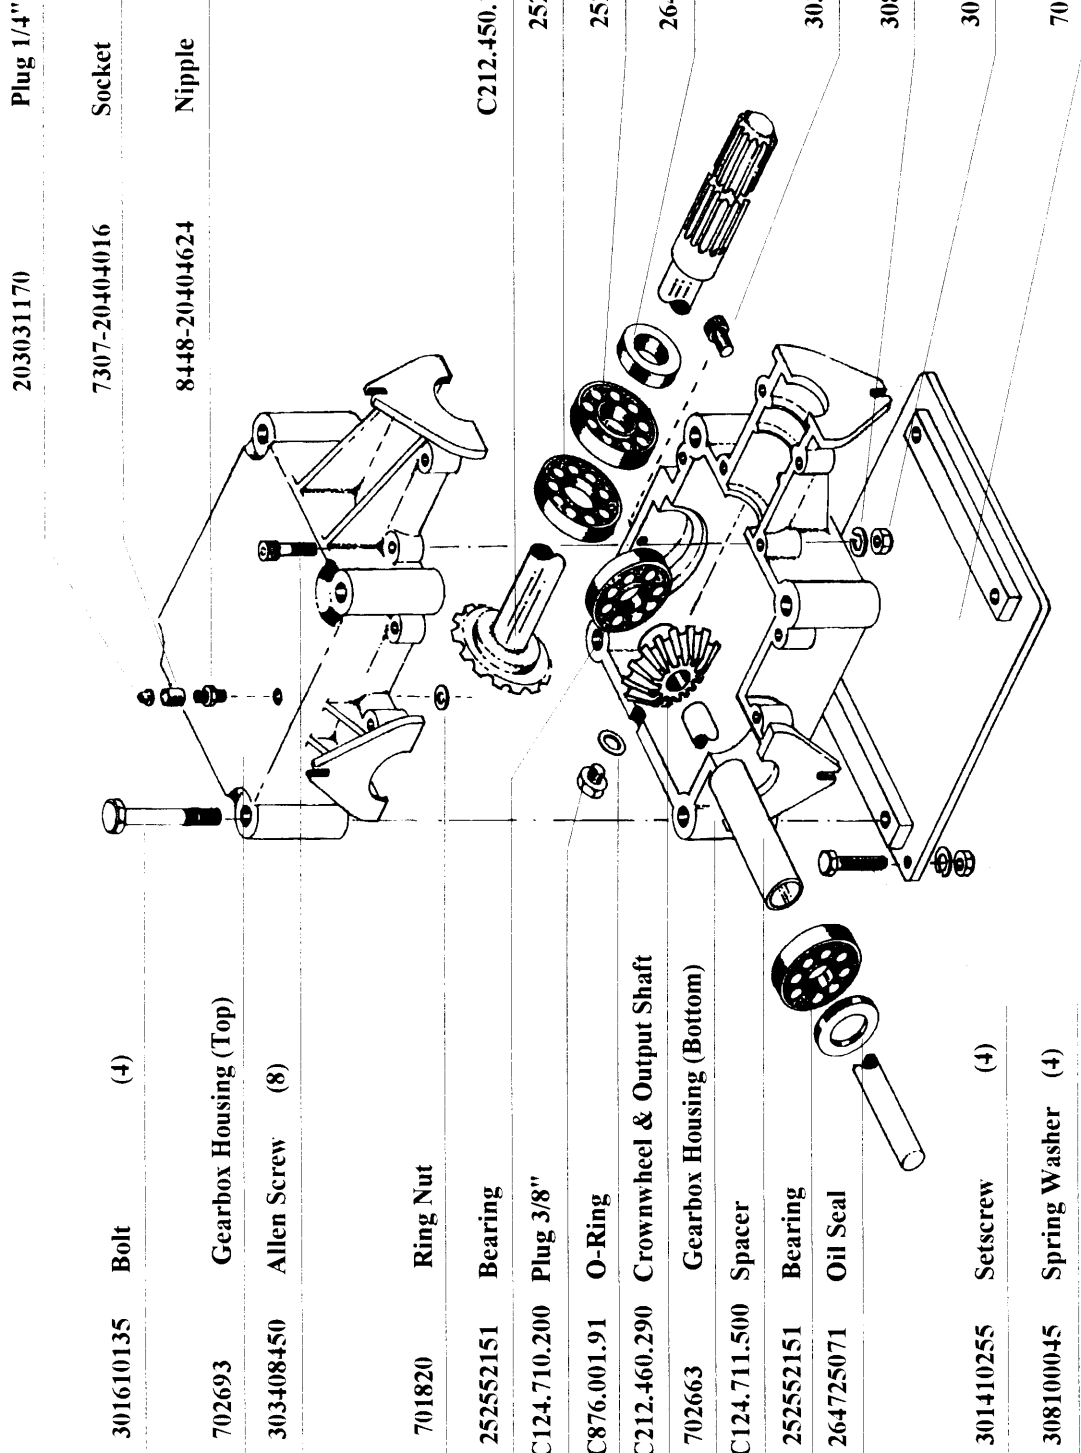

Tarmac Sweeper HTS180

(Road-sweeper)

Gearbox Assembly (P/No:648055475)

excl. Base Plate & Fasteners

301610135	Bolt	(4)	203031170	Plug 1/4"
702693	Gearbox Housing (Top)		7307-20404016	Socket
303408450	Allen Screw	(8)	8448-20404624	Nipple
701820	Ring Nut			
252552151	Bearing		C212.450.110	Pinion & Input Shaft
C124.710.200	Plug 3/8"		252552151	Bearing
C876.001.91	O-Ring		252552151	Bearing
C212.460.290	Crownwheel & Output Shaft		264735071	Oil Seal
702663	Gearbox Housing (Bottom)			
C124.711.500	Spacer		303406100	Allen Screw
252552151	Bearing		308080045	Spring Washer (8)
264725071	Oil Seal		307208015	Nut (8)
301410255	Setscrew	(4)		
308100045	Spring Washer	(4)	701802	Base Plate
307210015	Nut	(4)		