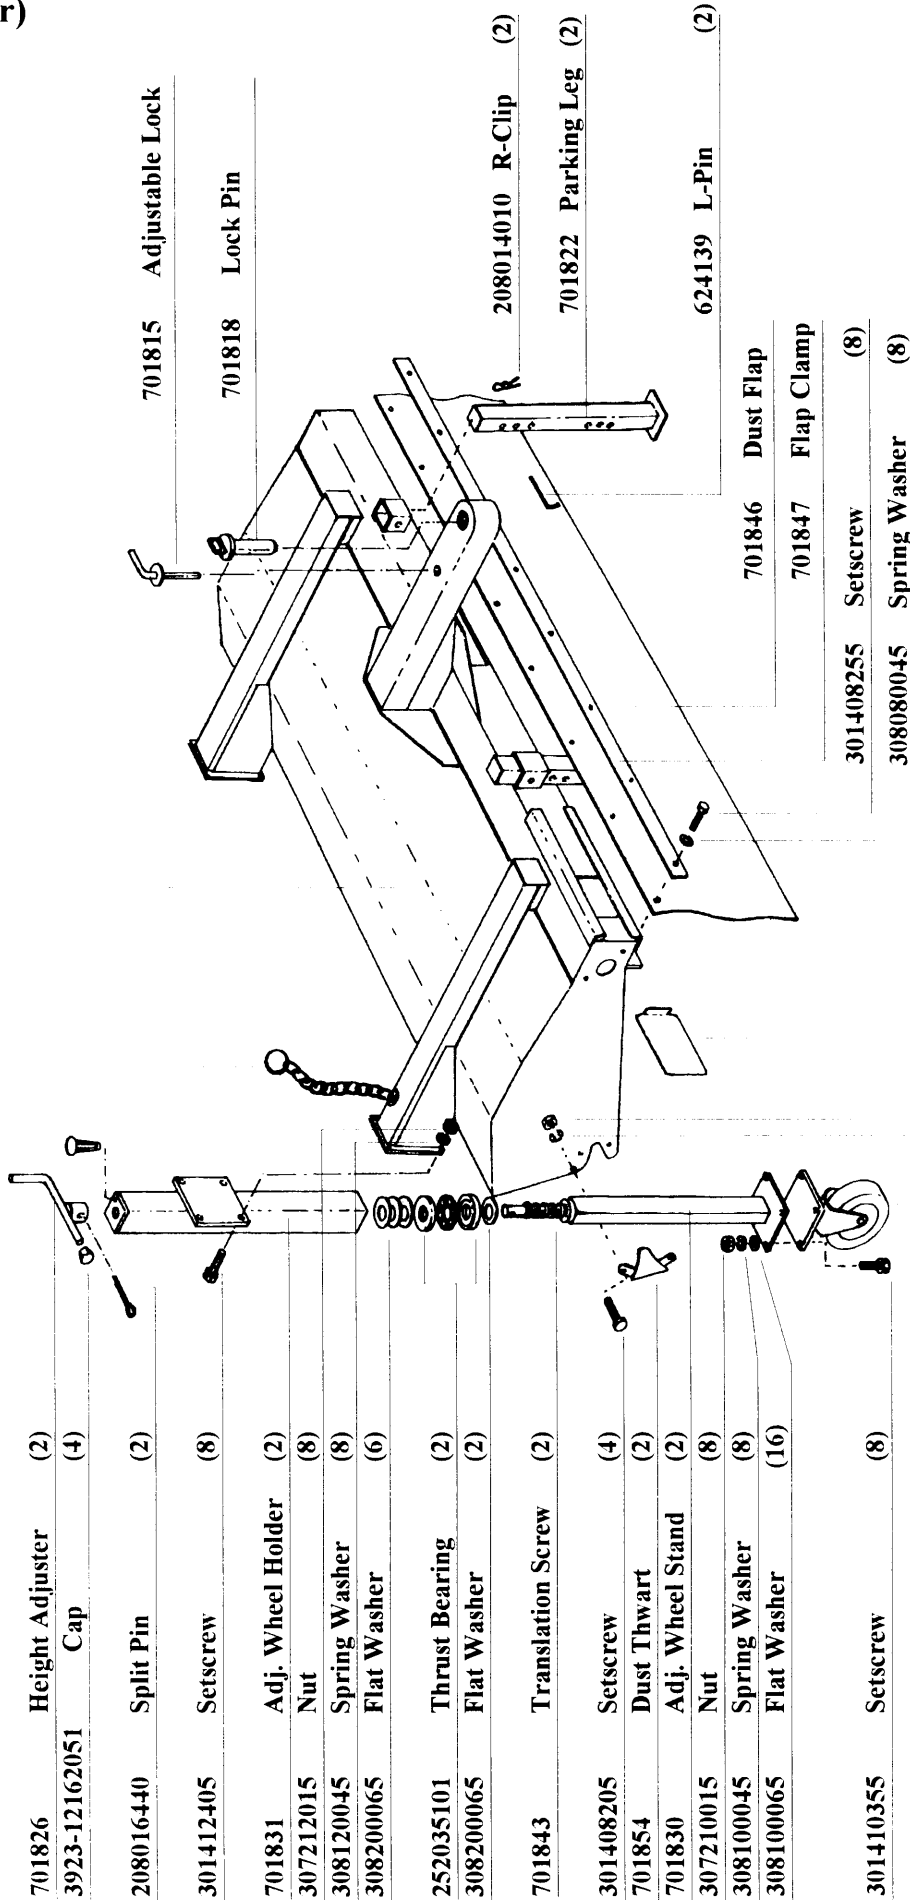

# Tarmac Sweeper HTS180

(Road-sweeper)

Body

3923 - 06101615 Grease Hole Cap (2)

701591 Chain Set (2)

701783 Body

8302-02086004 Castor Wheel (2)