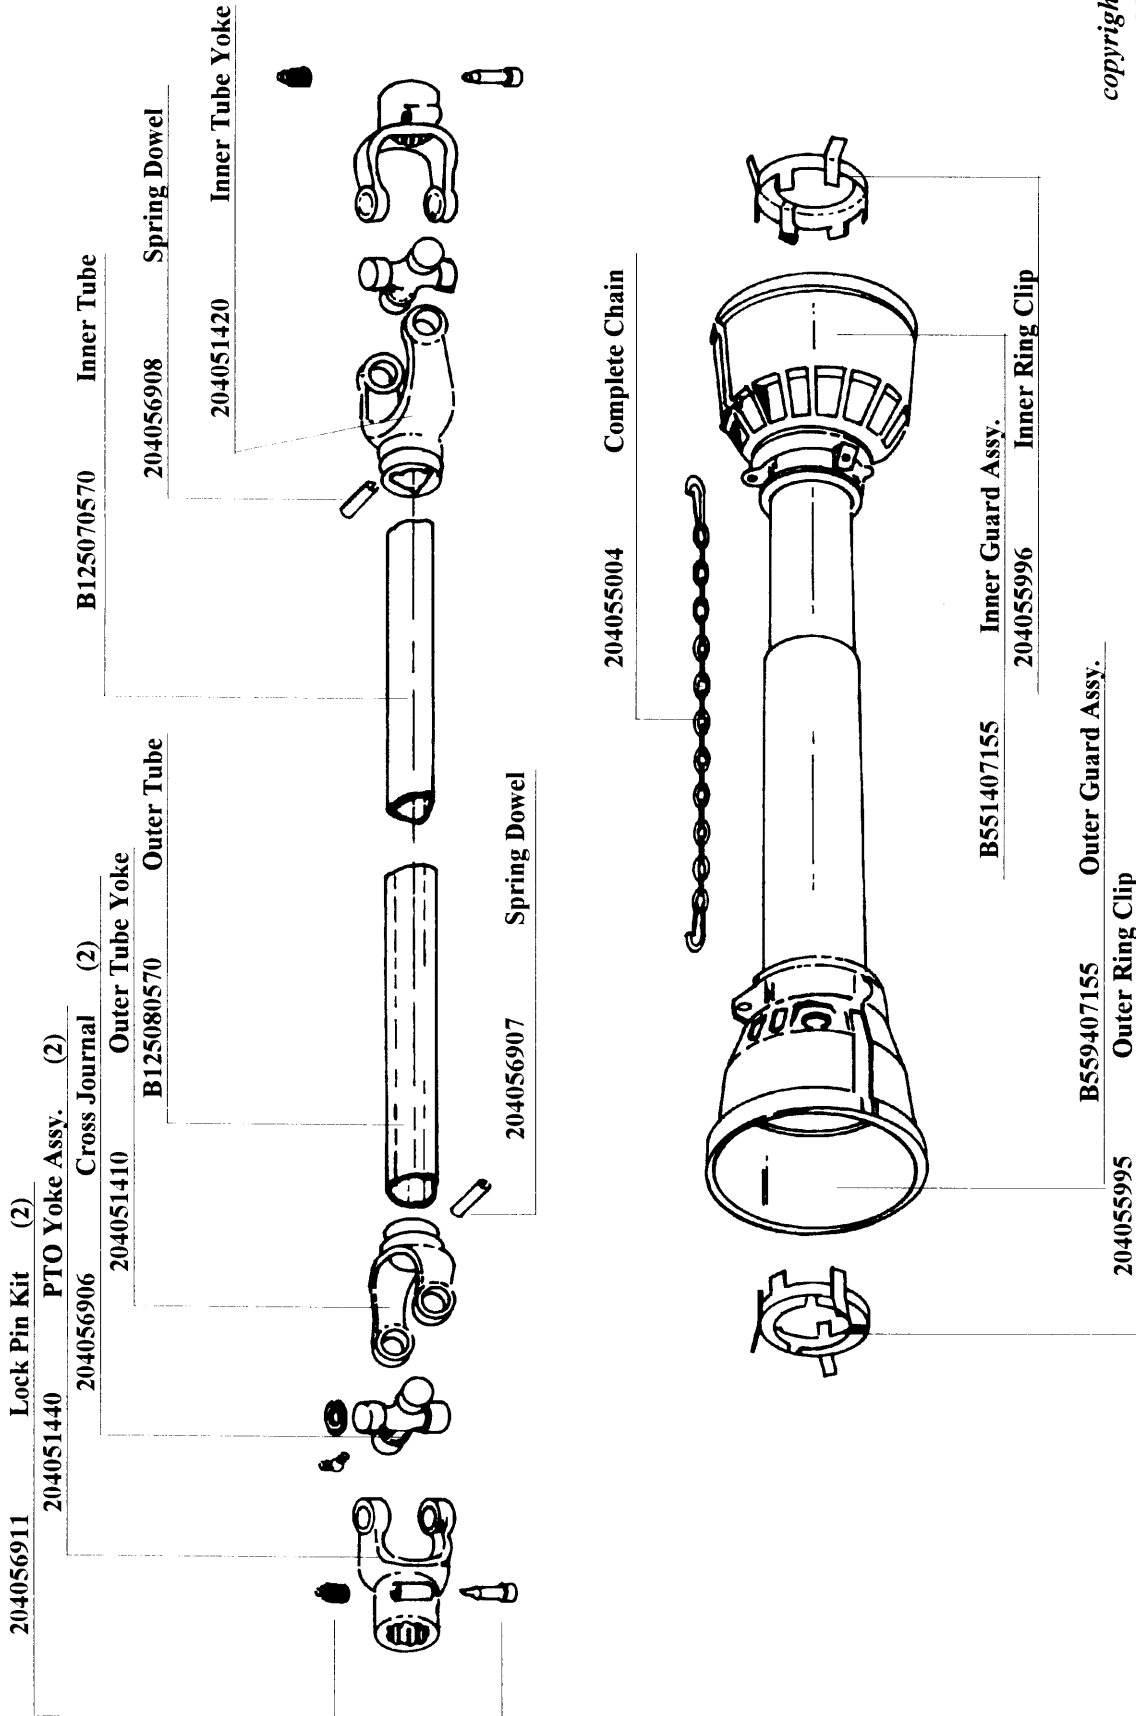

Sweeper Collector HSW120 / HSW180

Universal Driveshaft A4

140717007

copyright HOWARD
888/02/01

<p>140717007 PTO Drive Shaft c/w Both End PTO Yokes</p>	<p>B791407155007 Outer Half Shaft c/w PTO Yoke B711407155007 Inner Half Shaft c/w PTO Yoke</p>
---	--