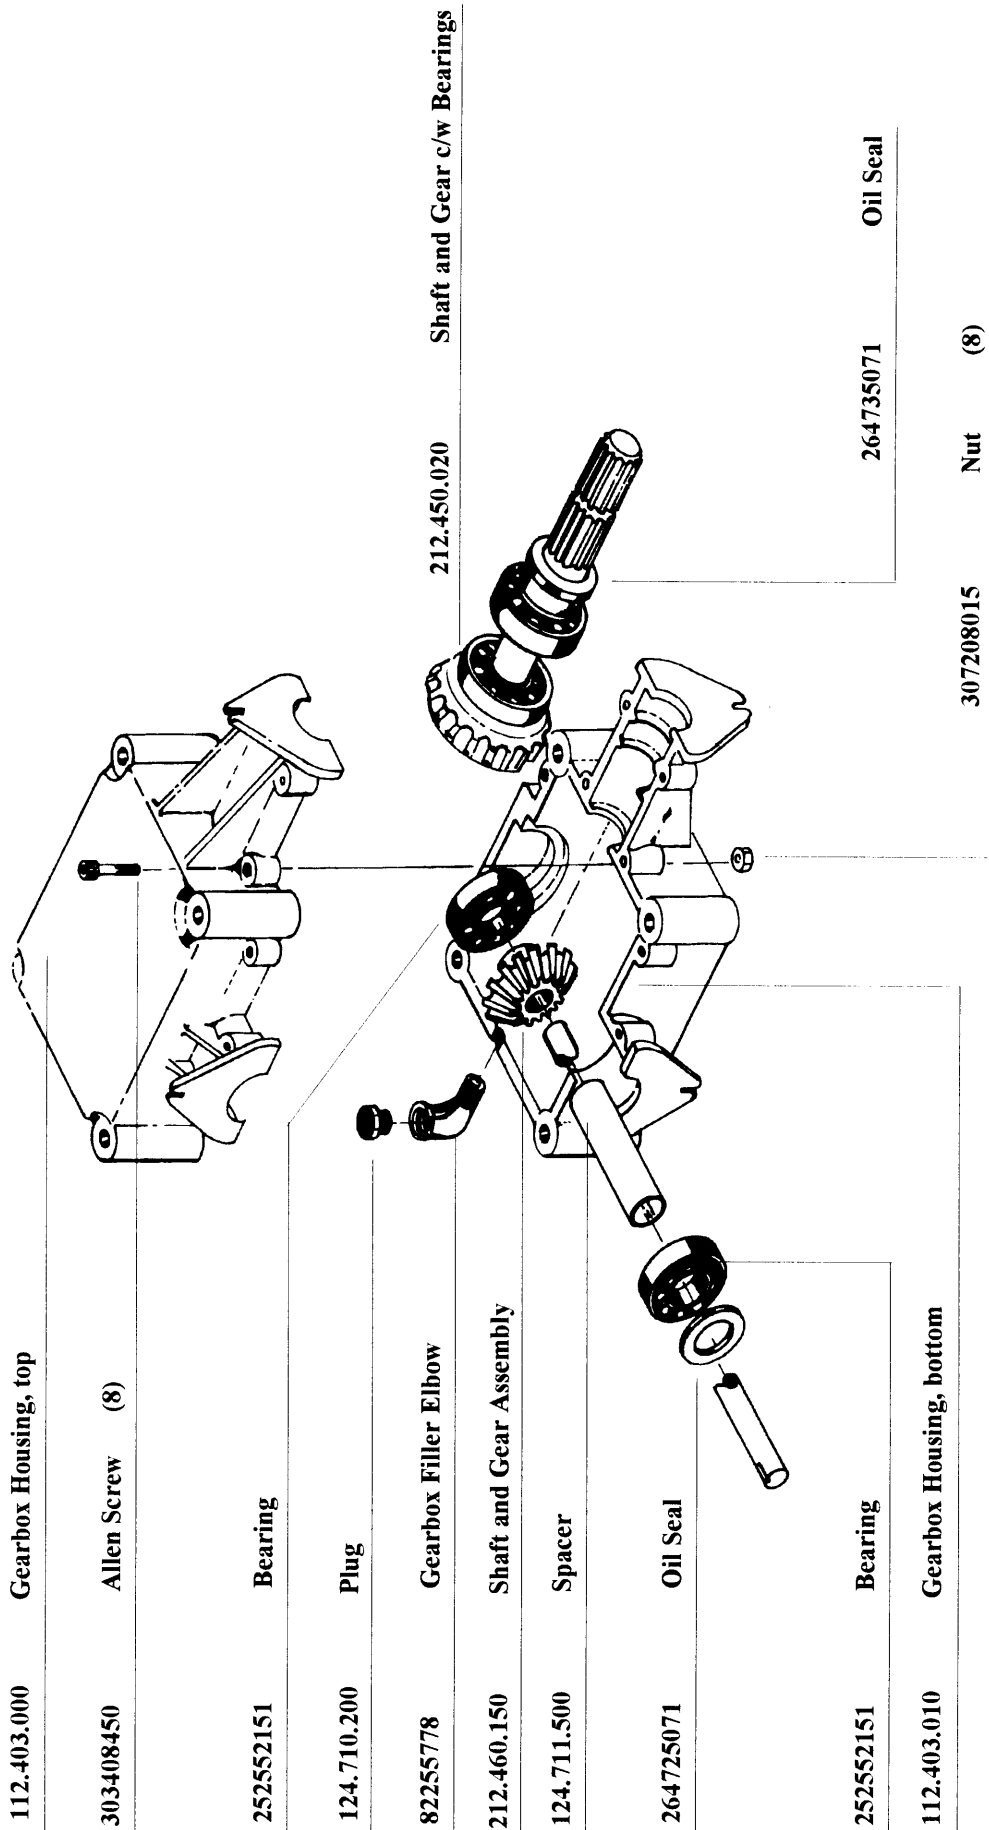

# Sweeper Collector HSW120 / HSW180

## Gearbox Assembly

912.124.007

112.403.000 Gearbox Housing, top

303408450 Allen Screw (8)

252552151 Bearing

124.710.200 Plug

82255778 Gearbox Filler Elbow

212.460.150 Shaft and Gear Assembly

124.711.500 Spacer

264725071 Oil Seal

252552151 Bearing

112.403.010 Gearbox Housing, bottom

212.450.020

Shaft and Gear c/w Bearings

264735071

Oil Seal

307208015

Nut

(8)