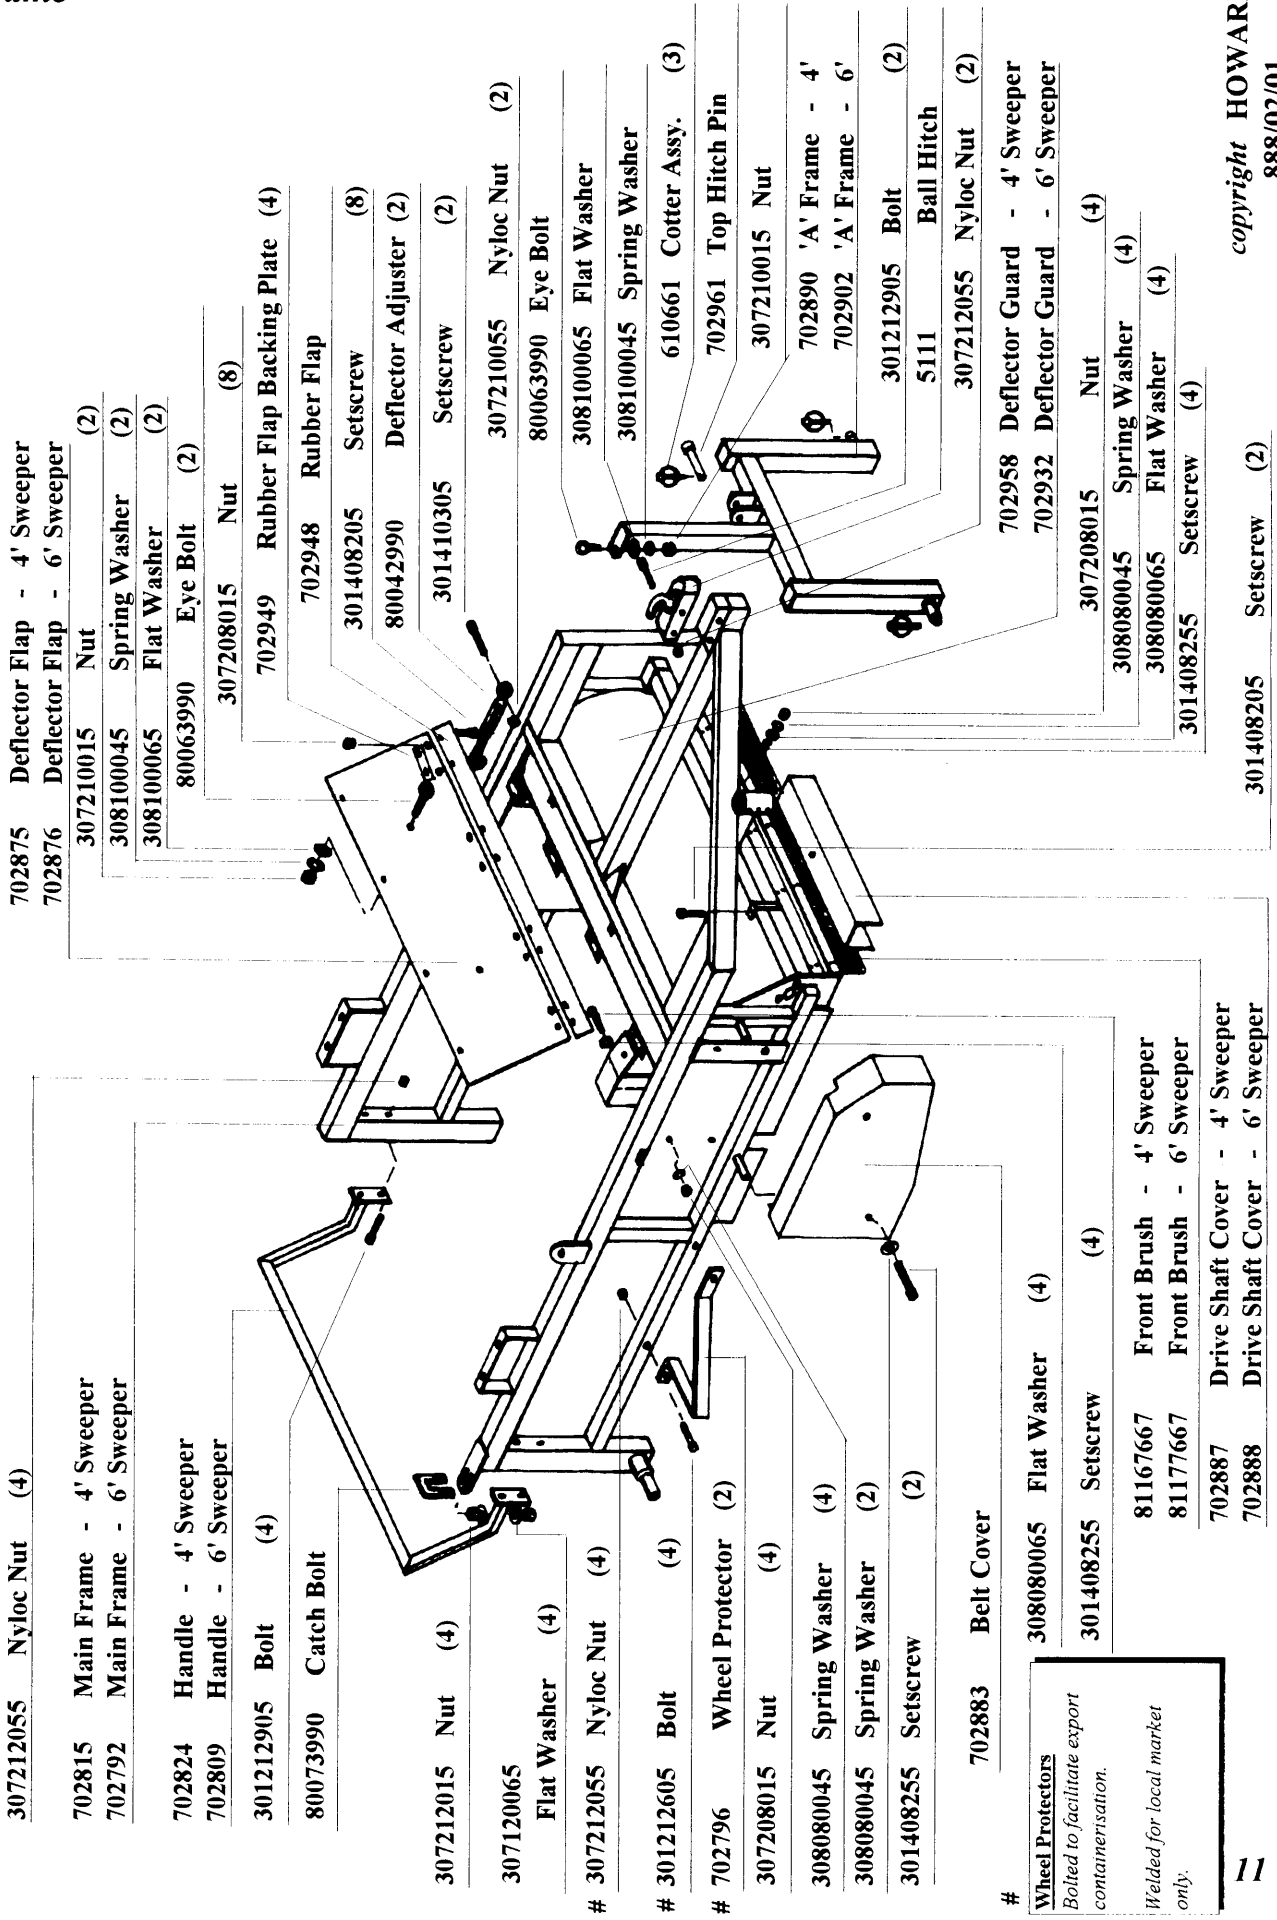

Sweeper Collector HSW120 / HSW180 Frame

- 307212055 Nylloc Nut (4)
- 702815 Main Frame - 4' Sweeper
- 702792 Main Frame - 6' Sweeper

- 702824 Handle - 4' Sweeper
- 702809 Handle - 6' Sweeper

- 301212905 Bolt (4)
- 80073990 Catch Bolt

- 307212015 Nut (4)
- 307120065 Flat Washer (4)

- # 307212055 Nylloc Nut (4)

- # 301212605 Bolt (4)

- # 702796 Wheel Protector (2)

- 307208015 Nut (4)

- 308080045 Spring Washer (4)

- 308080045 Spring Washer (2)

- 301408255 Setscrew (2)

- 702883 Belt Cover

- 308080065 Flat Washer (4)

- 301408255 Setscrew (4)

- 81167667 Front Brush - 4' Sweeper

- 81177667 Front Brush - 6' Sweeper

- 702887 Drive Shaft Cover - 4' Sweeper

- 308100065 Flat Washer

- 308100045 Spring Washer

- 610661 Cotter Assy. (3)

- 702961 Top Hitch Pin

- 307210015 Nut

- 702890 'A' Frame - 4'

- 702902 'A' Frame - 6'

- 301212905 Bolt (2)