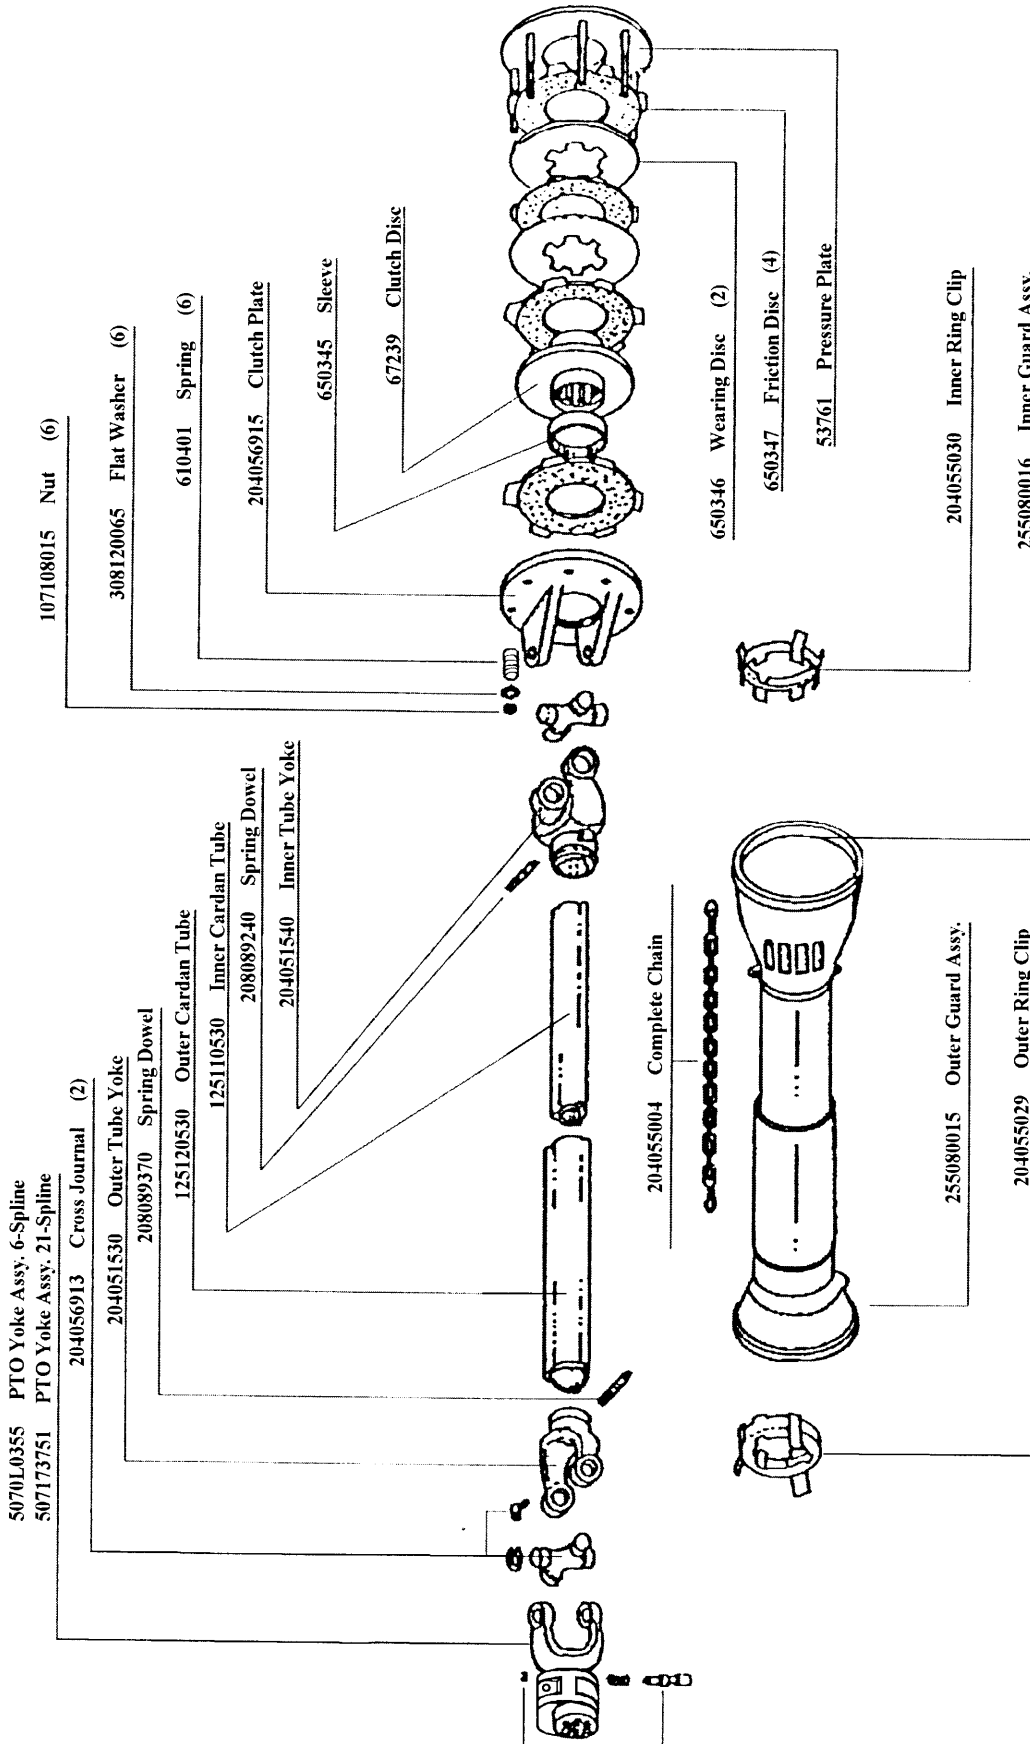

Rotasklaser HS44

Universal Driveshaft A7

810707072 & 610100

204056911 Lock Pin Kit (1)

copyright HOWARD
815/04/04

810707072 PTO Drive Shaft c/w Cluth Plate
610100 Sintered Metal Disc Slip Clutch Assy.

810707072F Inner Half Shaft c/w Clutch Plate
810707072M Outer Half Shaft c/w PTO Yoke