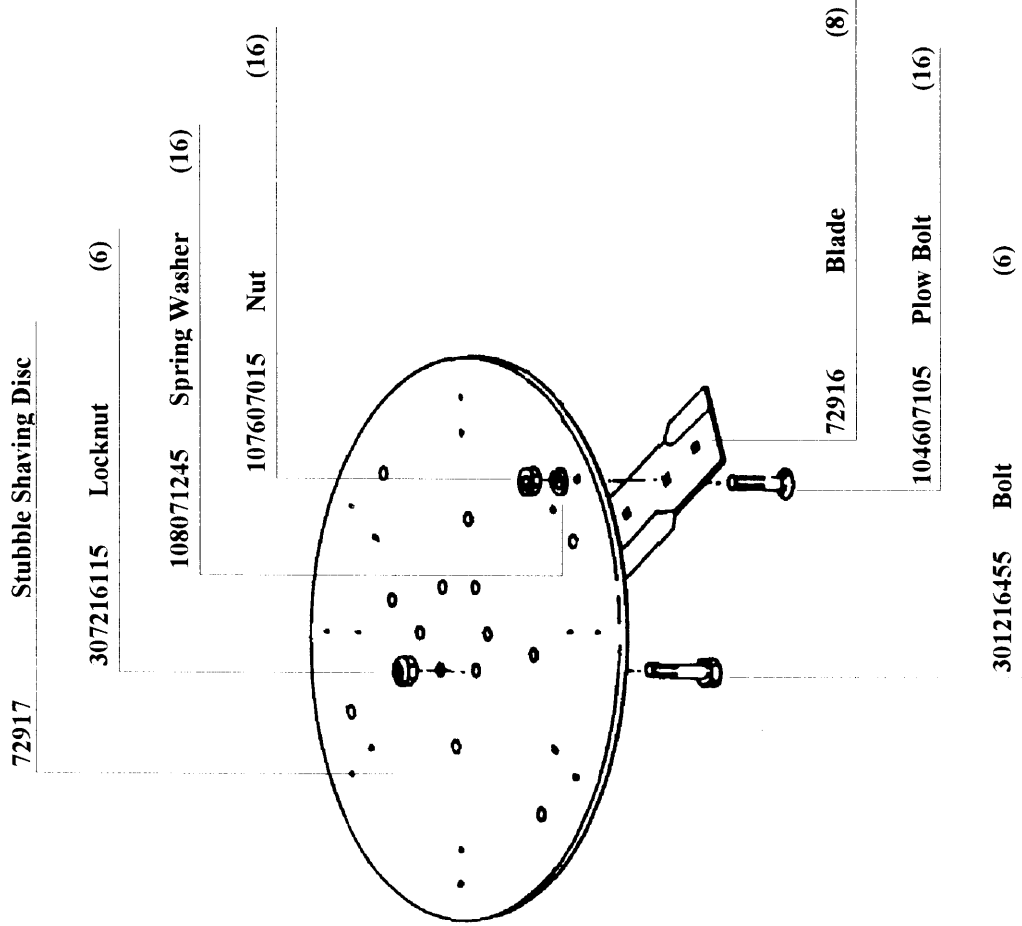

Rotaslasher HS44

Cutting Heads

Optional

702668 Stubble Shaving Head Assembly - HS44/150 only

702415 HS44/150 Chain Slashing Head Assembly
702418 HS44/180 Chain Slashing Head Assembly