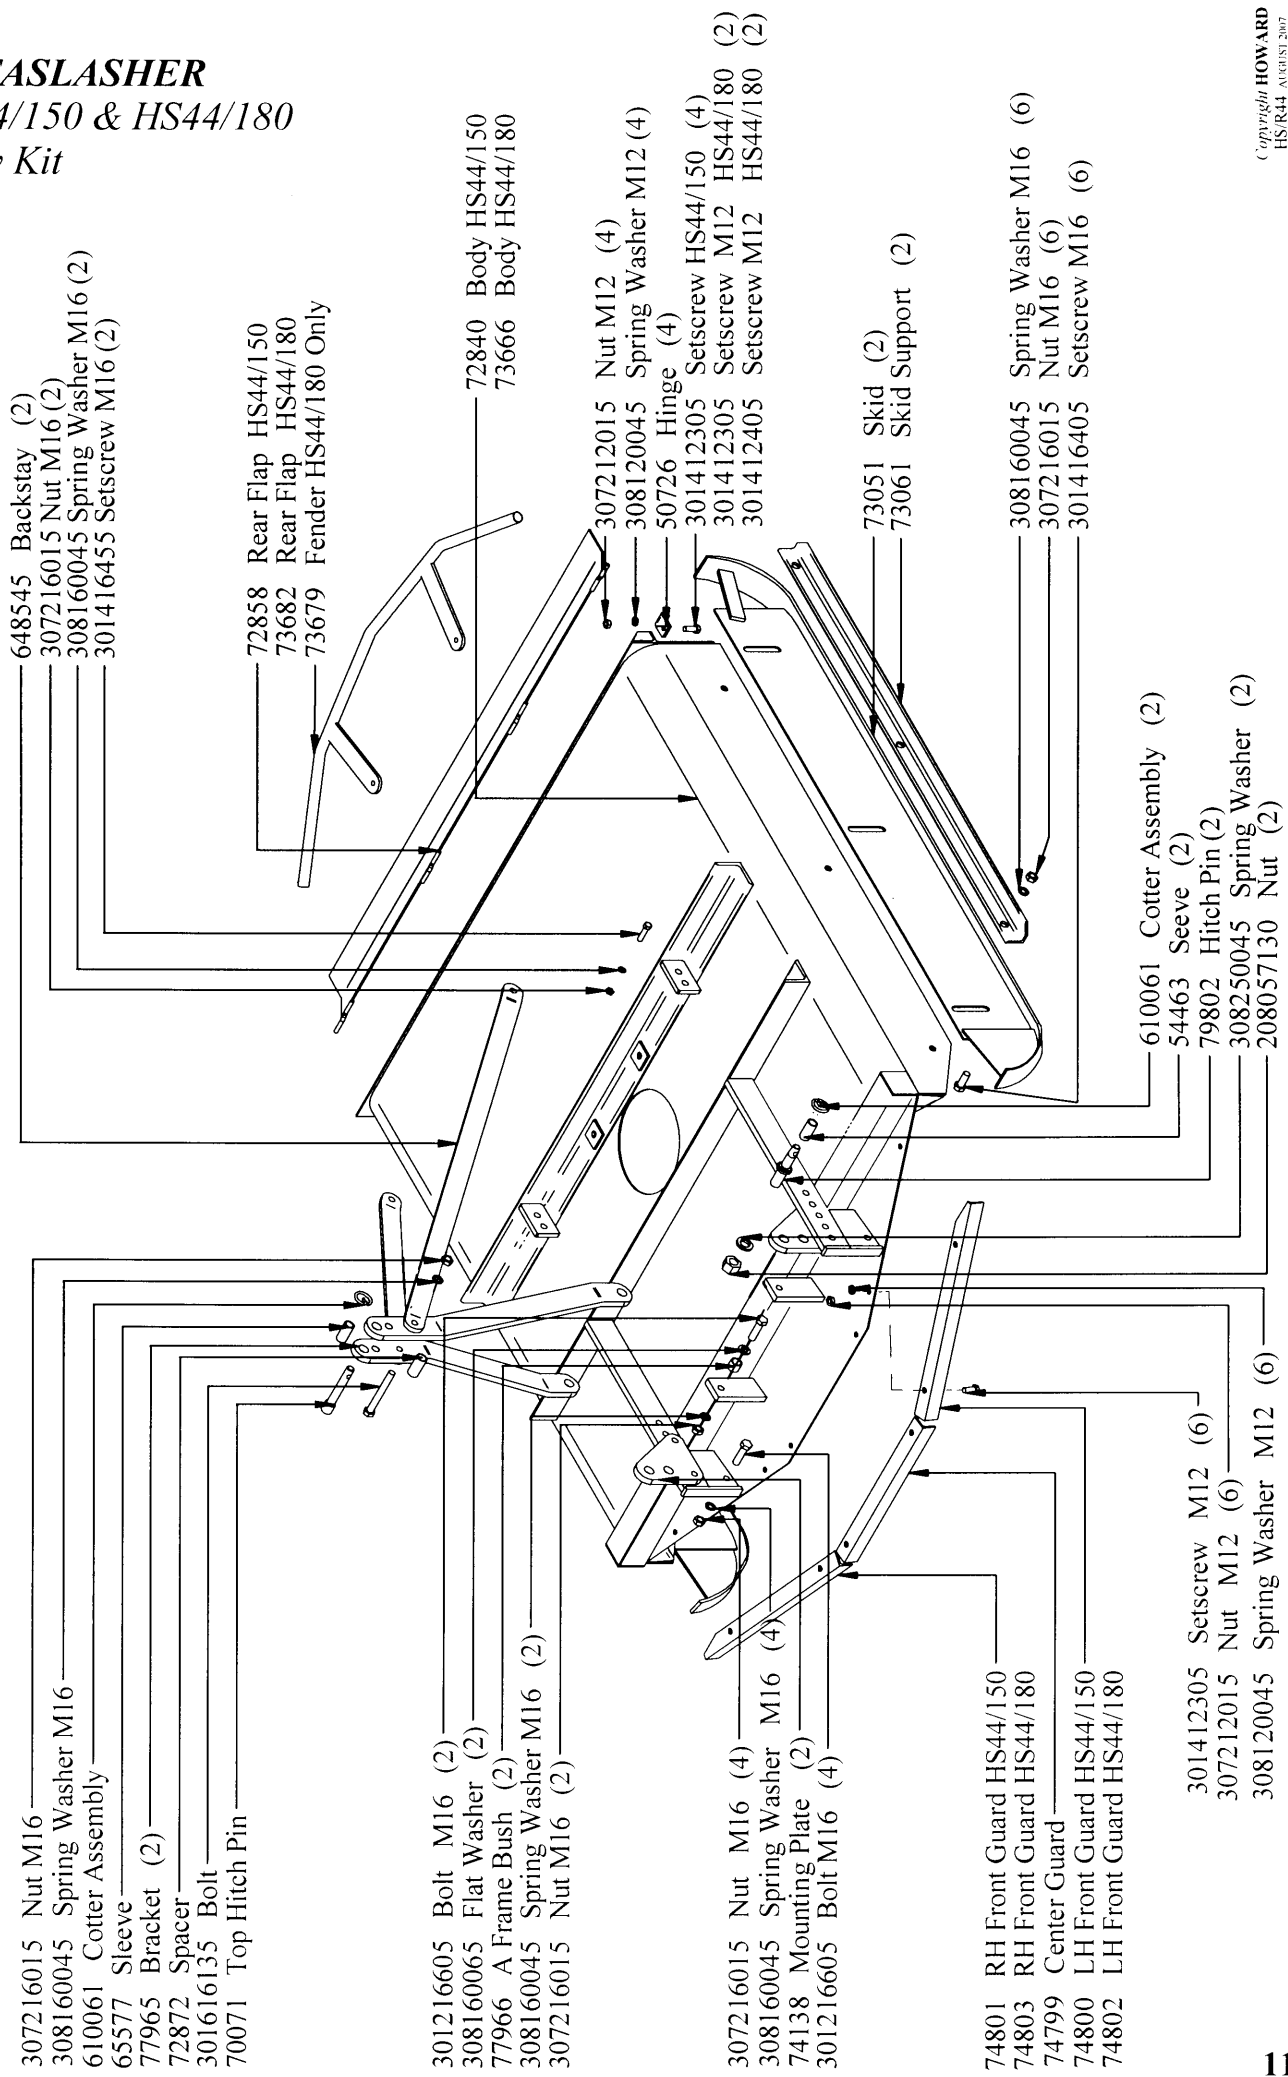

ROTASLASHER

HS44/150 & HS44/180

Body Kit

- 648545 Backstay (2)
- 307216015 Nut M16 (2)
- 308160045 Spring Washer M16 (2)
- 610061 Cotter Assembly
- 65577 Sleeve
- 77965 Bracket (2)
- 72872 Spacer
- 301616135 Bolt
- 70071 Top Hitch Pin

- 72858 Rear Flap HS44/150
- 73682 Rear Flap HS44/180
- 73679 Fender HS44/180 Only

- 301216605 Bolt M16 (2)
- 308160065 Flat Washer (2)
- 77966 A Frame Bush (2)
- 308160045 Spring Washer M16 (2)
- 307216015 Nut M16 (2)
- 301216605 Bolt M16 (4)
- 308160045 Spring Washer M16 (4)
- 74138 Mounting Plate (2)
- 301216605 Bolt M16 (4)

- 74801 RH Front Guard HS44/150
- 74803 RH Front Guard HS44/180
- 74799 Center Guard
- 74800 LH Front Guard HS44/150
- 74802 LH Front Guard HS44/180
- 301412305 Setscrew M12 (6)
- 307212015 Nut M12 (6)
- 308120045 Spring Washer M12 (6)
- 301216605 Bolt M16 (4)
- 307212015 Nut M12 (4)
- 308120045 Spring Washer M12 (4)
- 50726 Hinge (4)
- 301412305 Setscrew HS44/150 (4)
- 301412305 Setscrew M12 HS44/180 (2)
- 301412405 Setscrew M12 HS44/180 (2)

- 73051 Skid (2)
- 73061 Skid Support (2)
- 610061 Cotter Assembly (2)
- 54463 Sleeve (2)
- 79802 Hitch Pin (2)
- 308250045 Spring Washer (2)
- 208057130 Nut (2)

- 72840 Body HS44/150
- 73666 Body HS44/180
- 308160045 Spring Washer M16 (6)
- 307216015 Nut M16 (6)
- 301416405 Setscrew M16 (6)