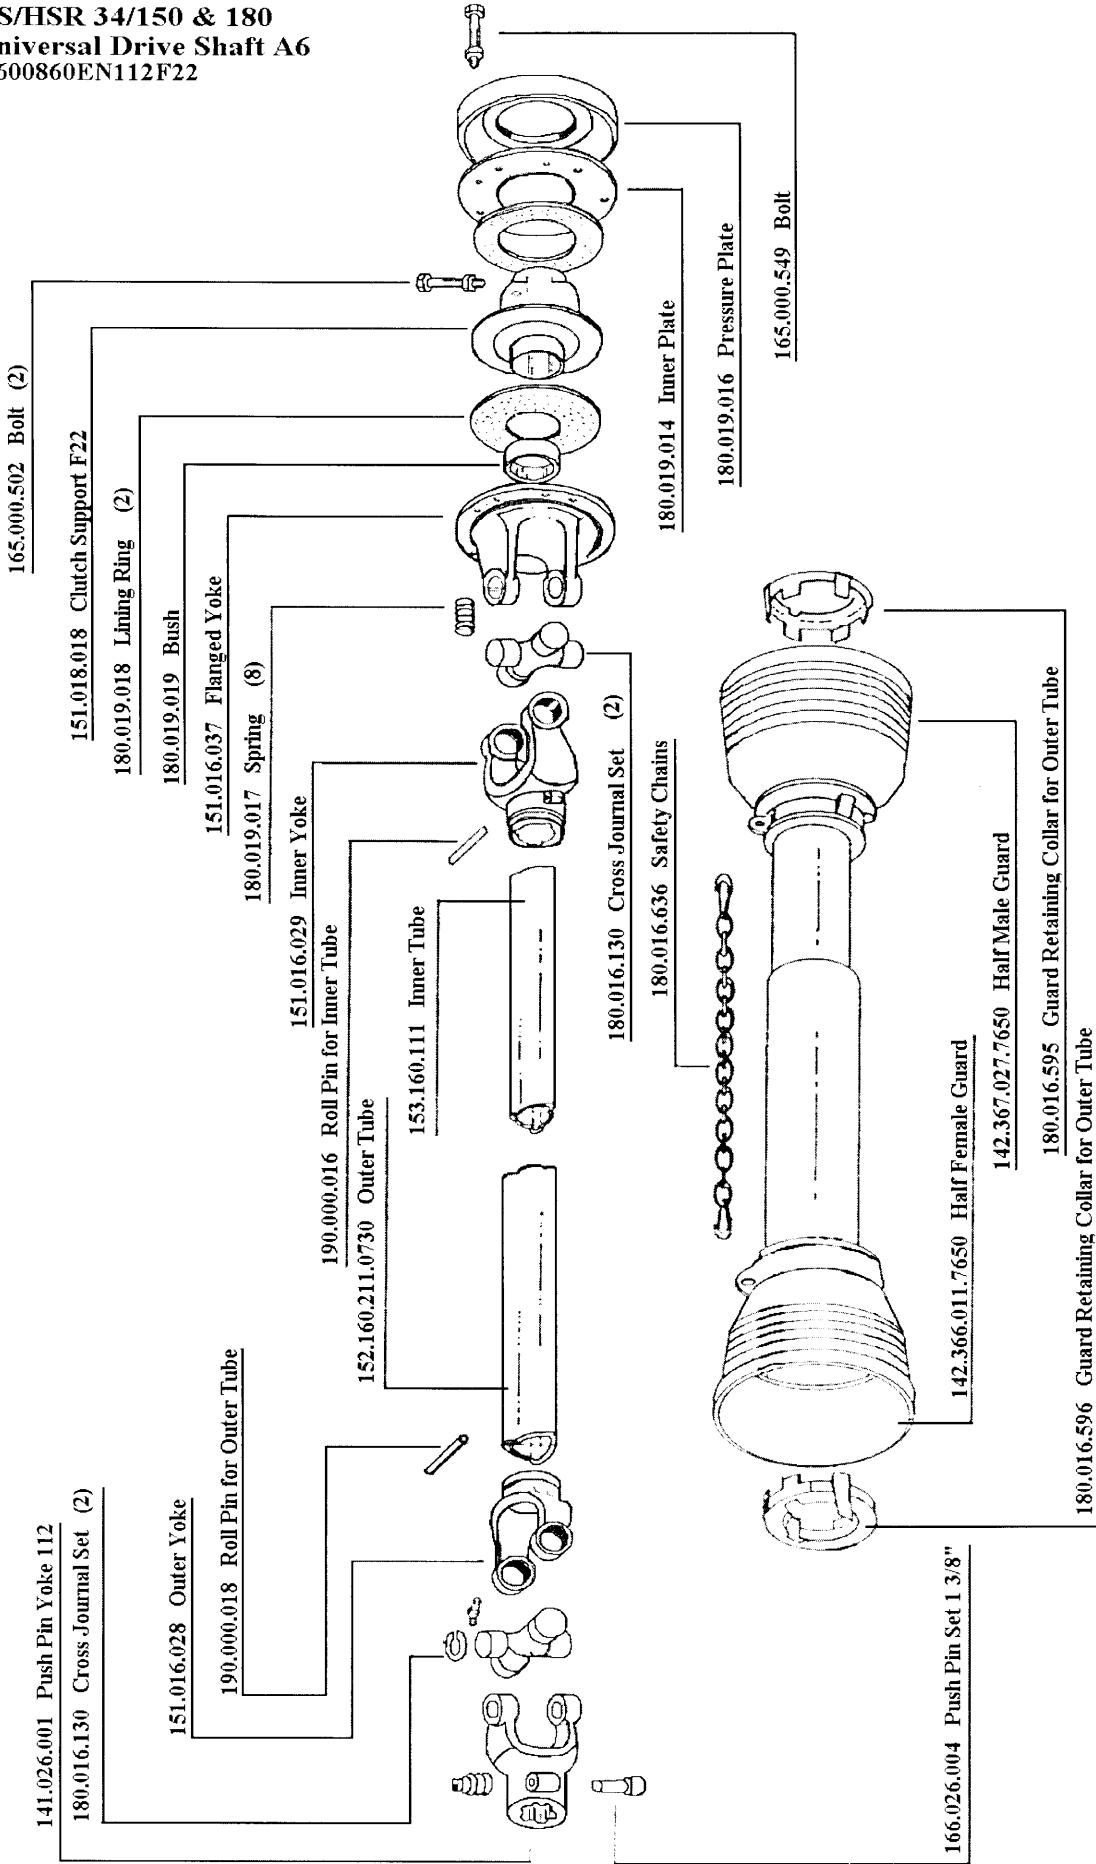

Rotaslasher
HS/HSR 34/150 & 180
Universal Drive Shaft A6
T600860EN112F22

Copyright HOWARD
 91/4/05/04

T600860EN112F22 U/Drive Shaft A6 C/W FF22 Slip Clutch Assy.
 146.262.011 A6 FF2 Slip Clutch Assy.

T600860EN12000 Outer Half Shaft C/W PTO Yoke
 T600860EN000F22 Inner Half Shaft C/W FF2 Slip Clutch Assy.