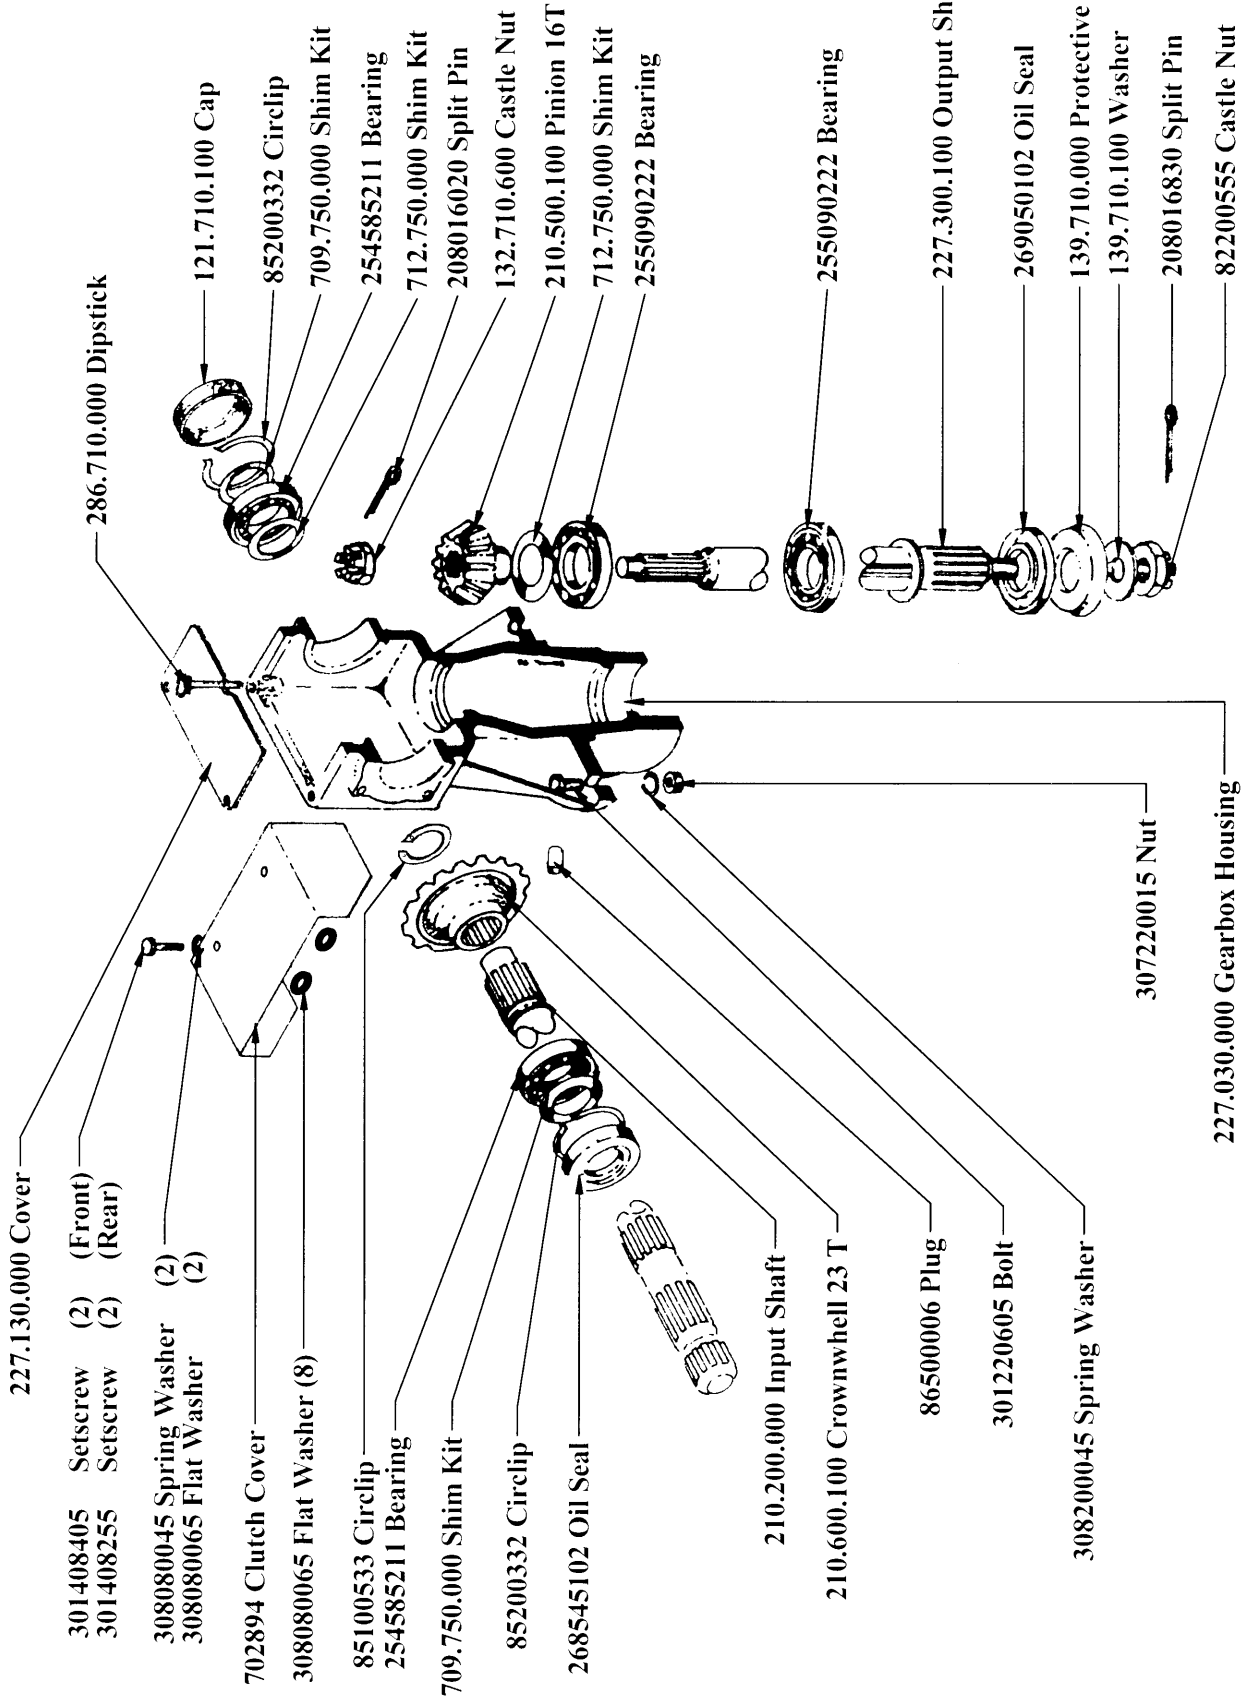

ROTASLASHER

HS/R34

Gearbox Assembly

922.700.100

922.700.100 GEARBOX ASSEMBLY C/W ADAPTOR (BUT EXCLUDES CLUTCH COVER)