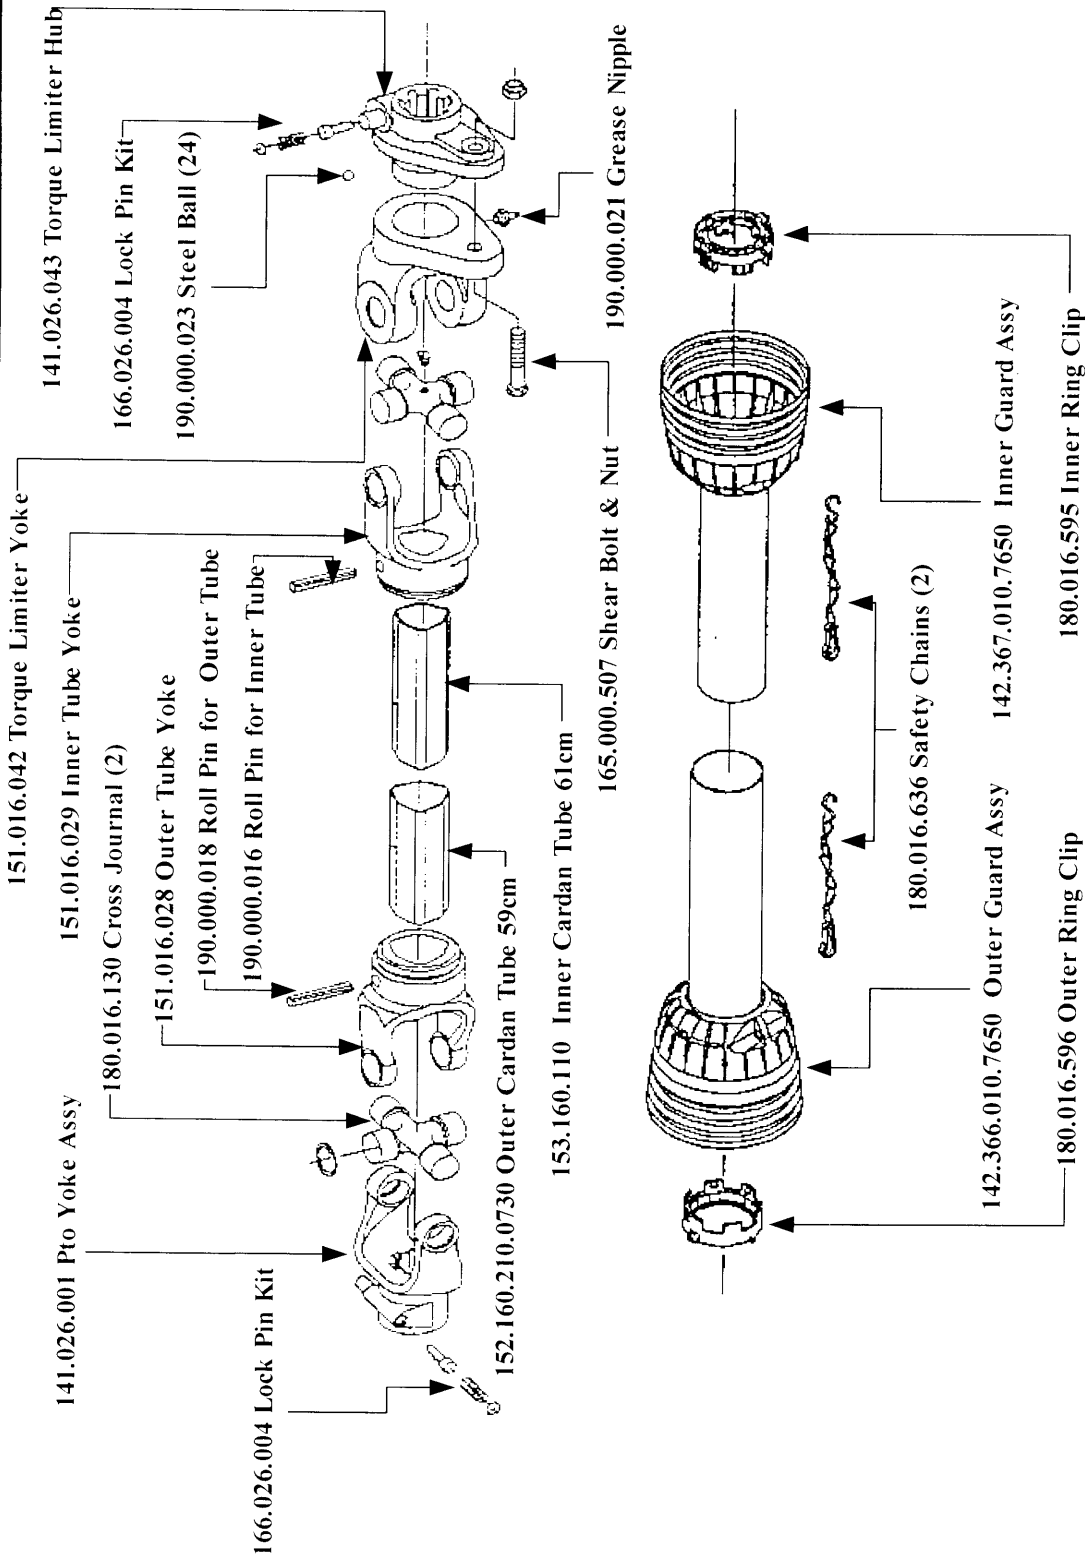

ROTASLASHER

HS/R24

Universal Driveshaft A6

T600760EN112B02

- | | |
|------------------|--|
| 123.560.005.10 | Outer Half Shaft c/w PTO Yoke |
| 123.660.012.10 | Inner Half Shaft c/w Shear Bolt Torque Limiter |
| 143.260.001 | Shear Bolt Torque Limiter Assy |
| 142.360.010.7650 | Complete Guard with instruction manual |