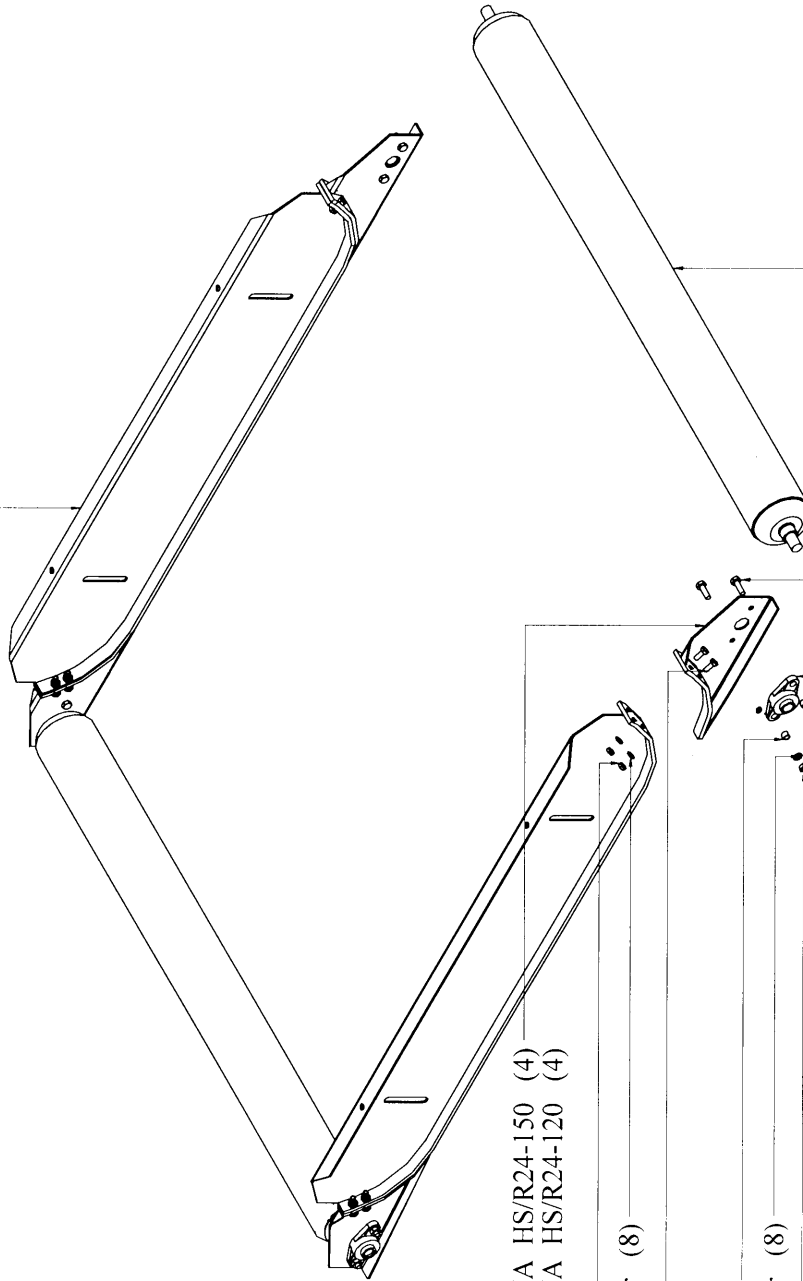

ROTASLASHER
HS/R24 150 & HS/R24120
Roller Kit

649951 Skid WA HS/R24 150 (2)
 649965 Skid WA HS/R24 120 (2)

649960 Skid Extension WA HS/R24-150 (4)
 649960 Skid Extension WA HS/R24-120 (4)
 307210015 Nut (8)
 308100045 Spring Washer (8)
 301410355 Setscrew (8)
 644694 Copper Bush (8)
 308120045 Spring Washer (8)
 307212015 Nut (8)
 251039144 Flange Bearing (4)
 301412355 Setscrew (8)

701416 Roller WA HSR24 120 (2)
 701419 Roller WA HSR/R 150 (2)