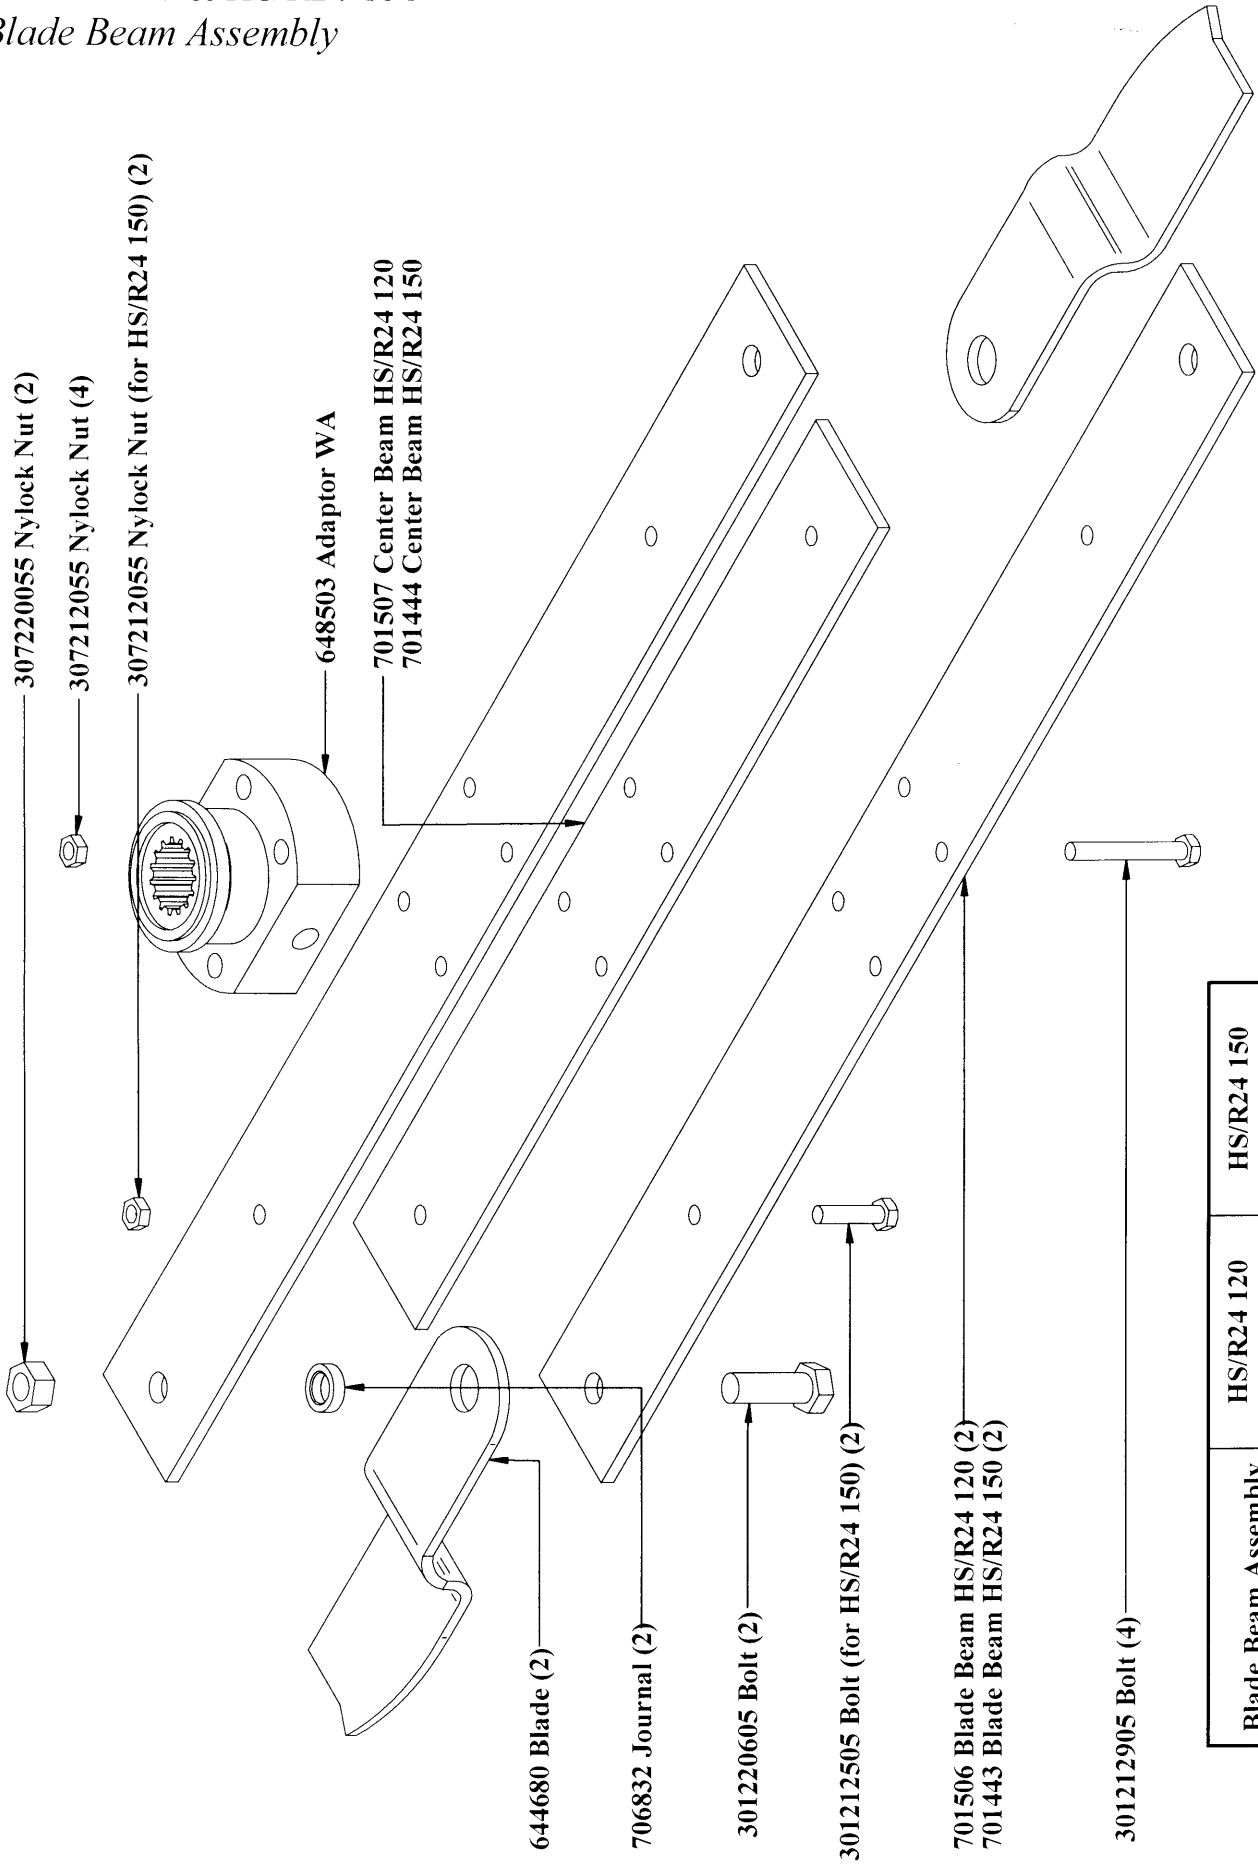

**ROTASLASHER**  
 HS/R24 120 & HS/R24 150  
 Blade Beam Assembly

Blade Beam Assembly Excluding Adaptor	HS/R24 120	HS/R24 150
	701160	701184