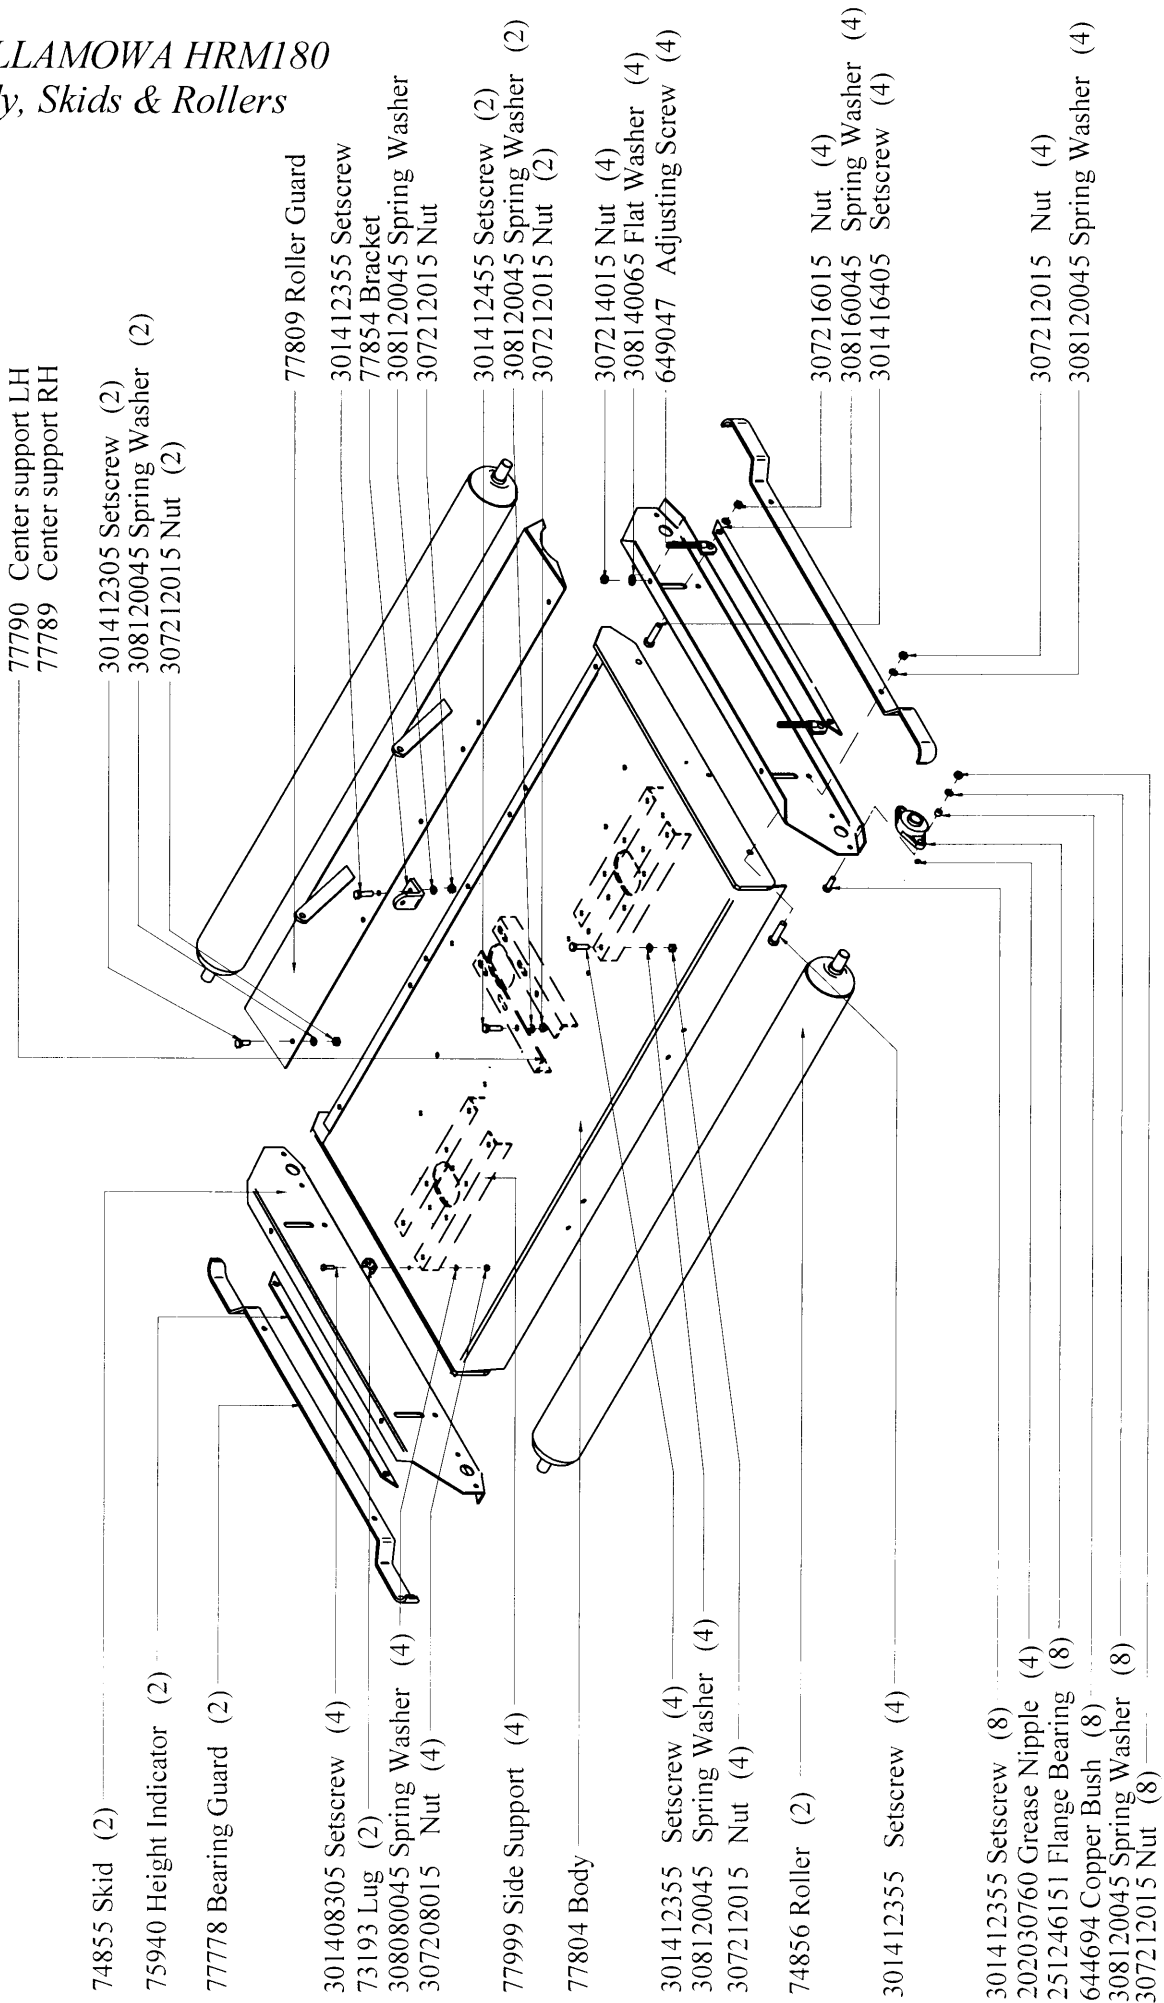

ROLLAMOWA HRM180

Body, Skids & Rollers

77790 Center support LH
77789 Center support RH

301412305 Setscrew (2)
308120045 Spring Washer (2)
307212015 Nut (2)

77809 Roller Guard
301412355 Setscrew
77854 Bracket
308120045 Spring Washer
307212015 Nut

301412455 Setscrew (2)
308120045 Spring Washer (2)
307212015 Nut (2)

307214015 Nut (4)
308140065 Flat Washer (4)
649047 Adjusting Screw (4)

307216015 Nut (4)
308160045 Spring Washer (4)
301416405 Setscrew (4)

307212015 Nut (4)
308120045 Spring Washer (4)

74855 Skid (2)
75940 Height Indicator (2)

77778 Bearing Guard (2)

301408305 Setscrew (4)
73193 Lug (2)
308080045 Spring Washer (4)
307208015 Nut (4)

77999 Side Support (4)

77804 Body

301412355 Setscrew (4)
308120045 Spring Washer (4)
307212015 Nut (4)

74856 Roller (2)

301412355 Setscrew (4)

301412355 Setscrew (8)
202030760 Grease Nipple (4)
251246151 Flange Bearing (8)
644694 Copper Bush (8)
308120045 Spring Washer (8)
307212015 Nut (8)