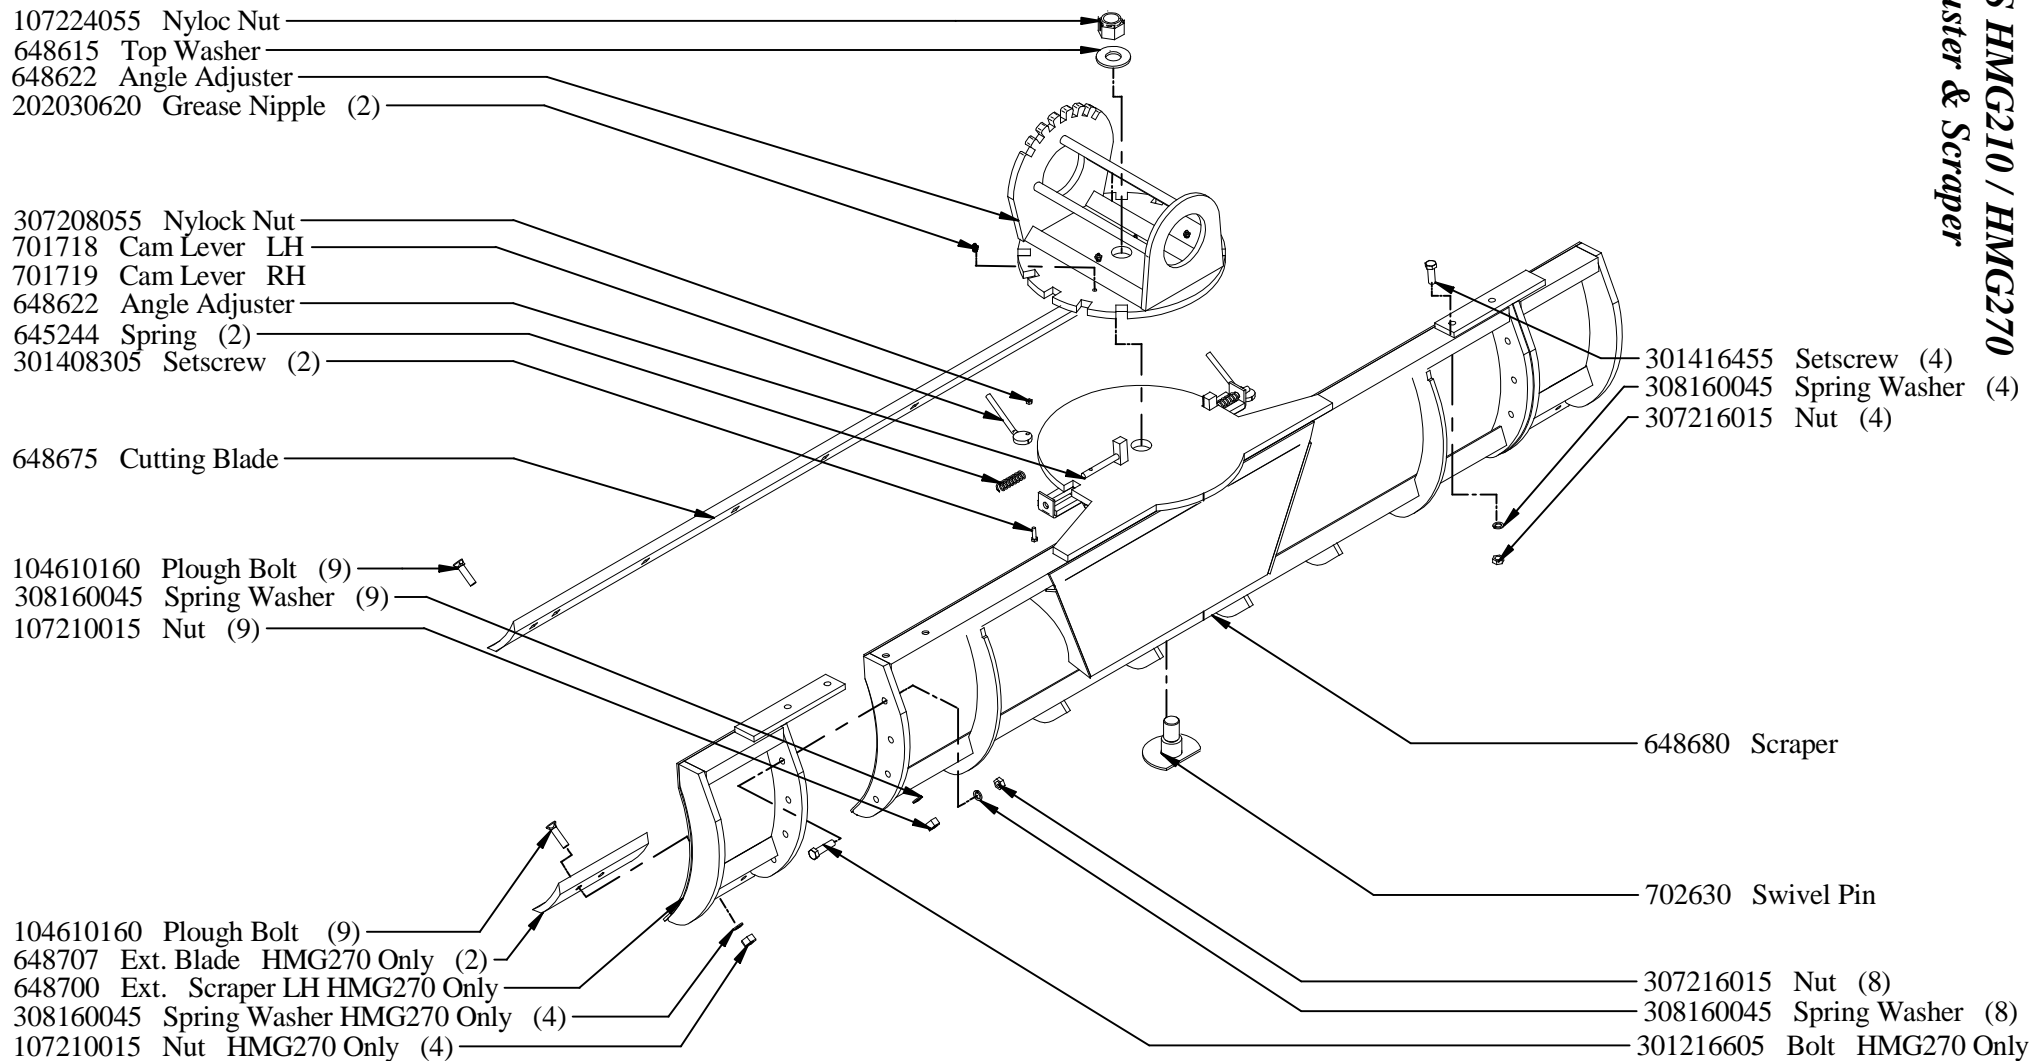

GRADERS HMG210 / HMG270
Angle Adjuster & Scraper

SOLID EDGE RESELLER COPY