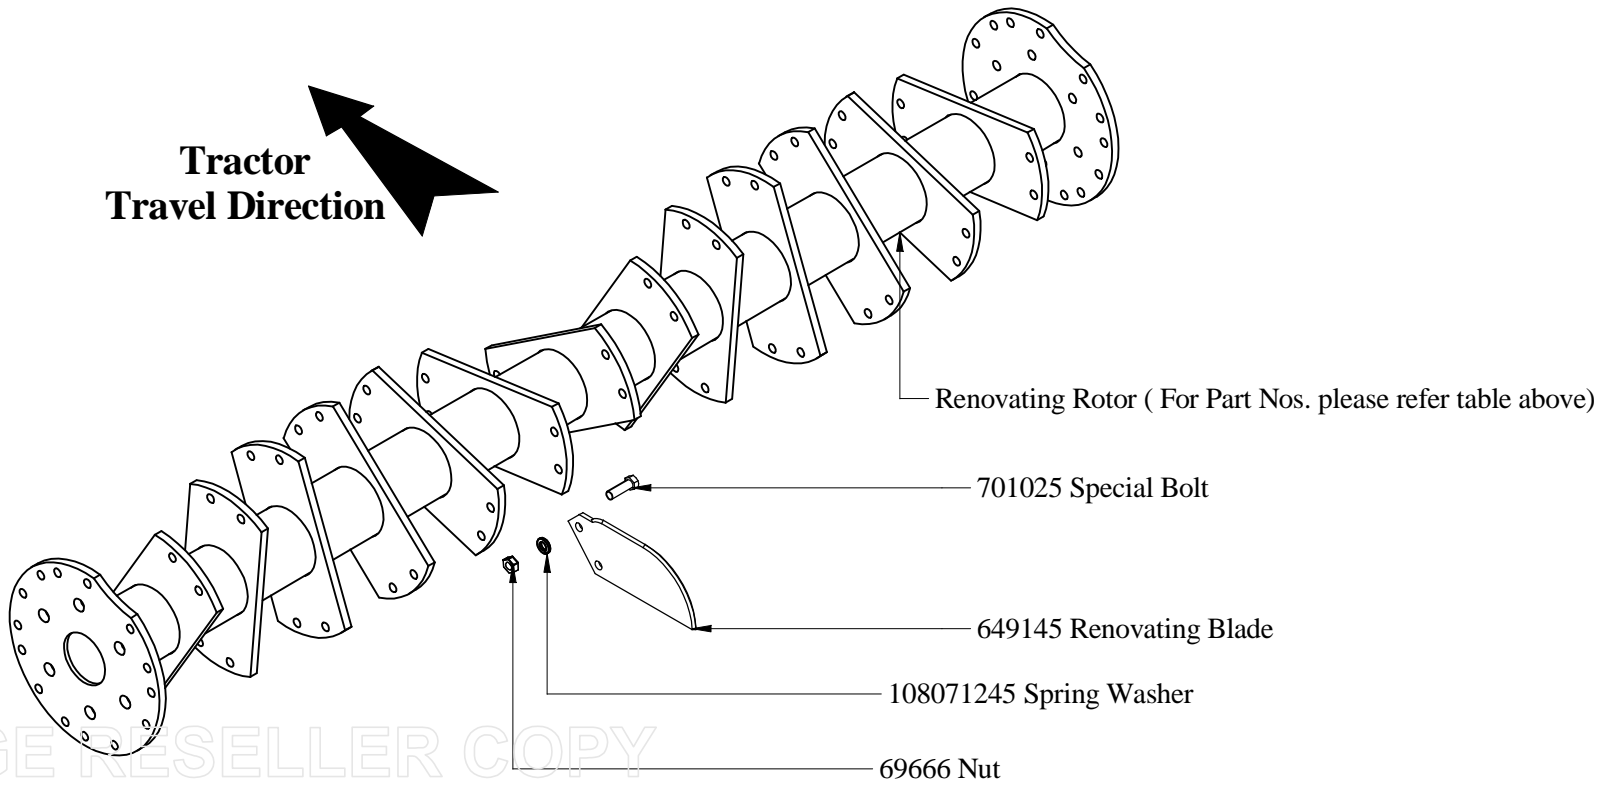

MODEL	Renovating Blade Part No. Quantity 649145	Special Bolt Part No. 701025	Spring Washer Part No. 108071245	Special Nut Part No. 69666	Bolt, Washer, Nut,set 701026
649515 Rotor 155 WA	26	52	52	52	52 Sets

SOLID EDGE RESELLER COPY