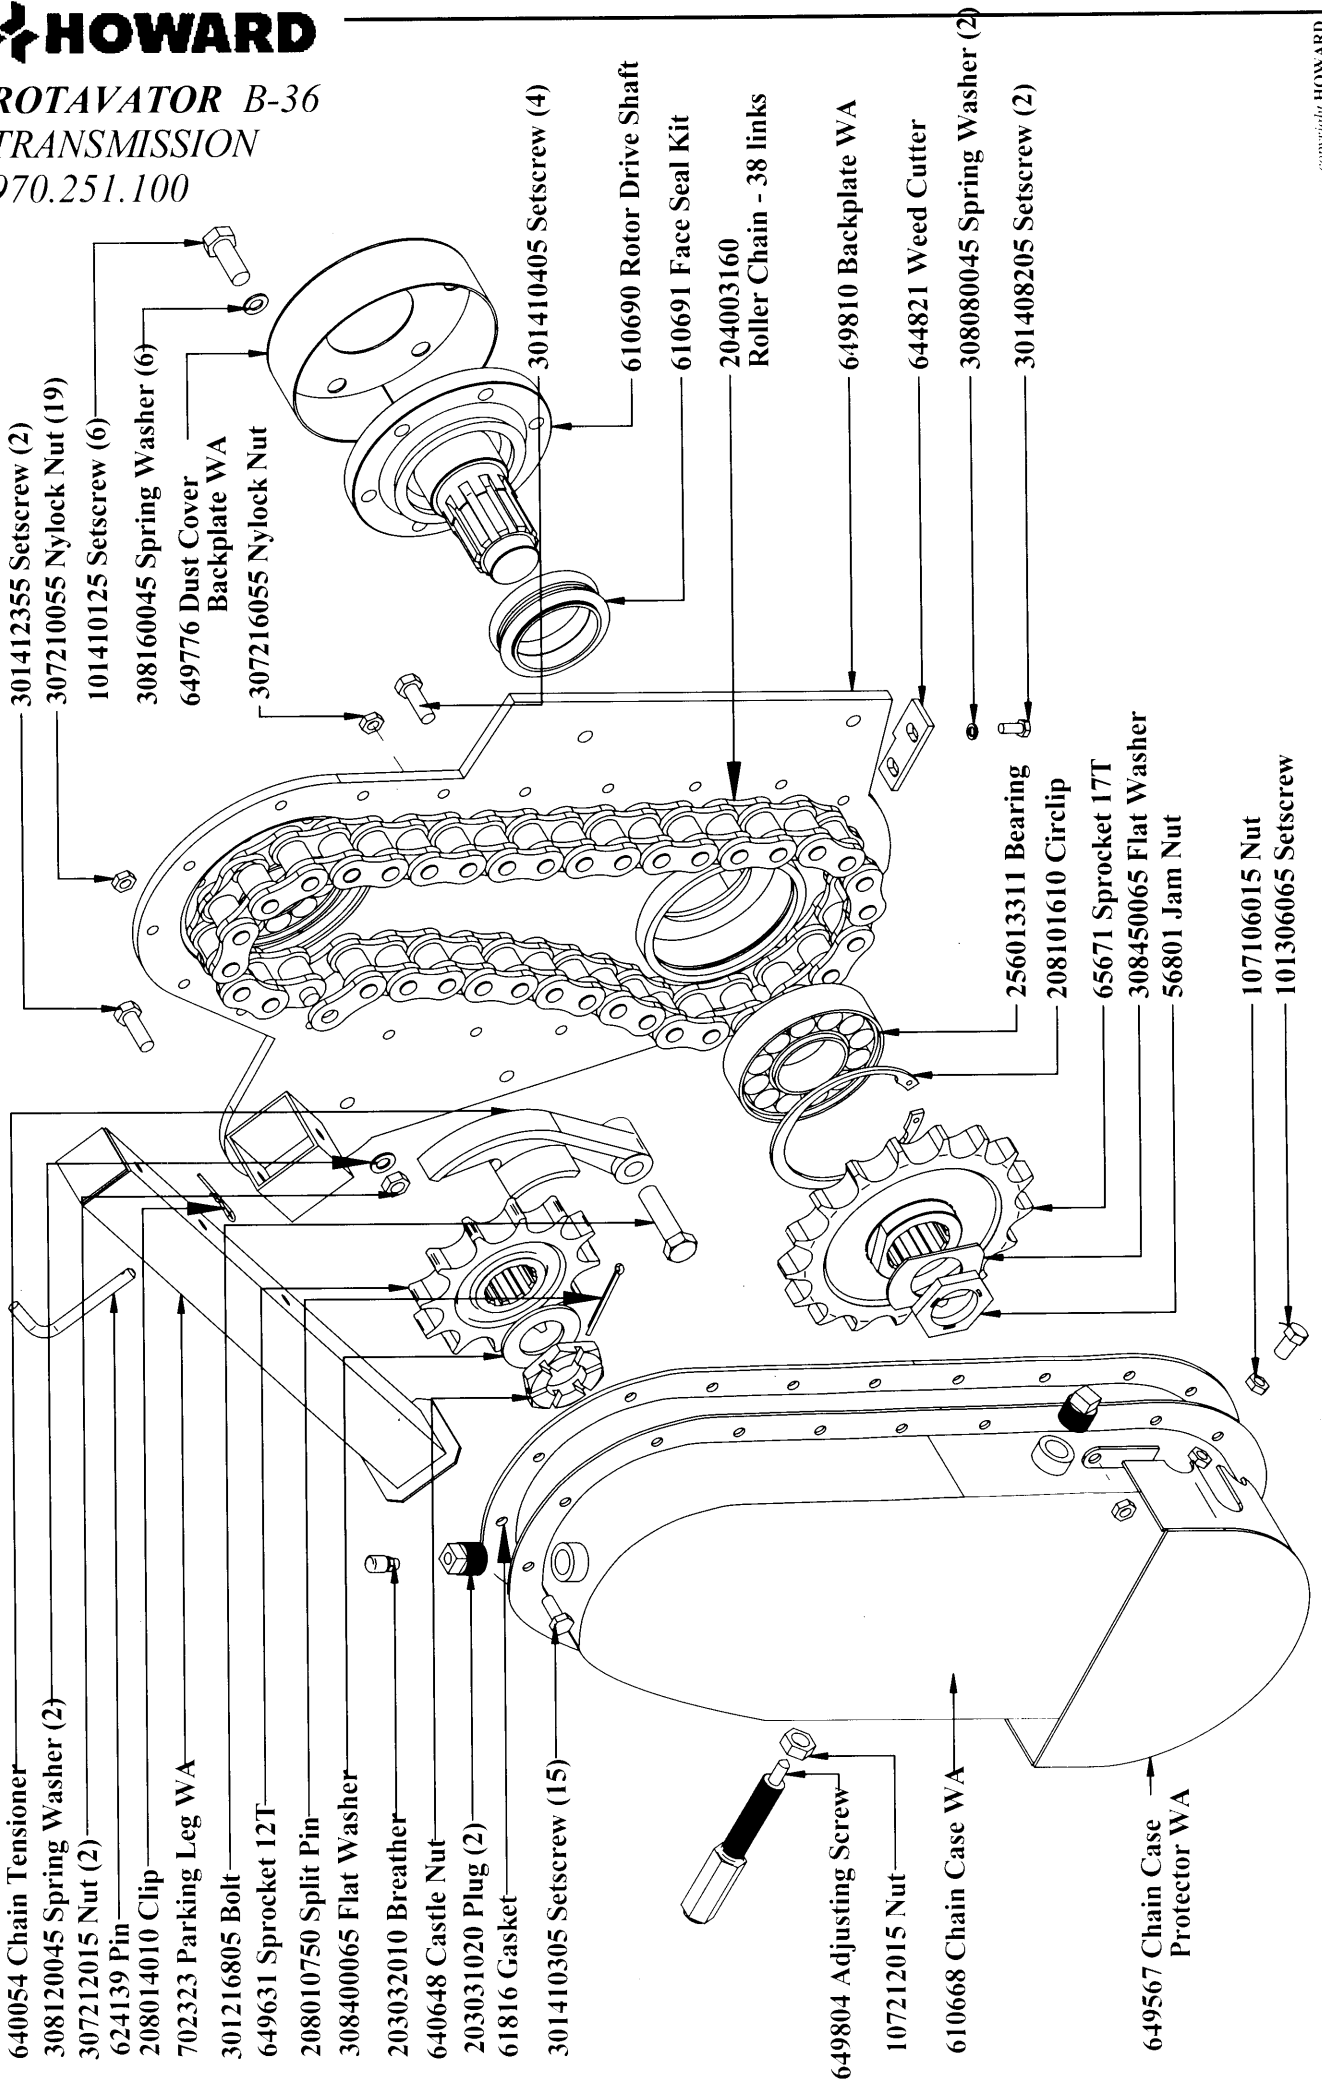

## ROTAVATOR B-36 TRANSMISSION 970.251.100

- 640054 Chain Tensioner
- 308120045 Spring Washer (2)
- 307212015 Nut (2)
- 624139 Pin
- 208014010 Clip
- 702323 Parking Leg WA
- 301216805 Bolt
- 649631 Sprocket 12T
- 208010750 Split Pin
- 308400065 Flat Washer
- 203032010 Breather
- 640648 Castle Nut
- 203031020 Plug (2)
- 61816 Gasket
- 301410305 Setscrew (15)
- 649804 Adjusting Screw
- 107212015 Nut
- 610668 Chain Case WA
- 649567 Chain Case Protector WA
- 301412355 Setscrew (2)
- 307210055 Nylock Nut (19)
- 101410125 Setscrew (6)
- 308160045 Spring Washer (6)
- 649776 Dust Cover Backplate WA
- 307216055 Nylock Nut
- 301410405 Setscrew (4)
- 610690 Rotor Drive Shaft
- 610691 Face Seal Kit
- 204003160 Roller Chain - 38 links
- 649810 Backplate WA
- 644821 Weed Cutter
- 308080045 Spring Washer (2)
- 301408205 Setscrew (2)
- 256013311 Bearing
- 208101610 Circlip
- 65671 Sprocket 17T
- 308450065 Flat Washer
- 56801 Jam Nut
- 107106015 Nut
- 101306065 Setscrew