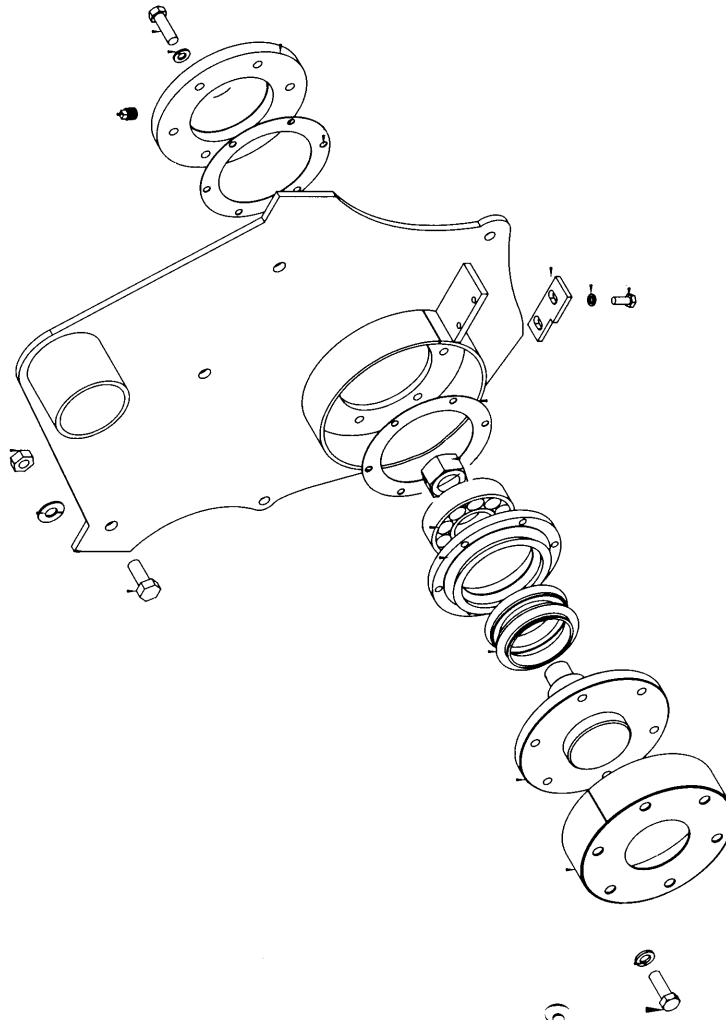

ROTAVATOR B-16
Stub Axle

- 301412255 Setscrew (3)
- 649516 Stub Axle Plate WA
- 308120045 Spring Washer (3)
- 307212015 Nut (3)

- 253072191 Bearing
- 611605 Stub Axle Housing
- 702253 Face Seal Kit
- 702245 Stub Axle
- 702424 Dust Cover WA
- 3018120045 Spring Washer (6)
- 301412355 Setscrew (6)

- 203031170 Plug
- 308080045 Spring Washer (4)
- 301408355 Setscrew (4)

- 702420 End Cover
- 701759 Gasket (2)

- 644821 Weed Cutter
- 308080045 Spring Washer (2)
- 301408205 Spring Washer (2)
- 701759 Gasket
- 701633 Jam Nut